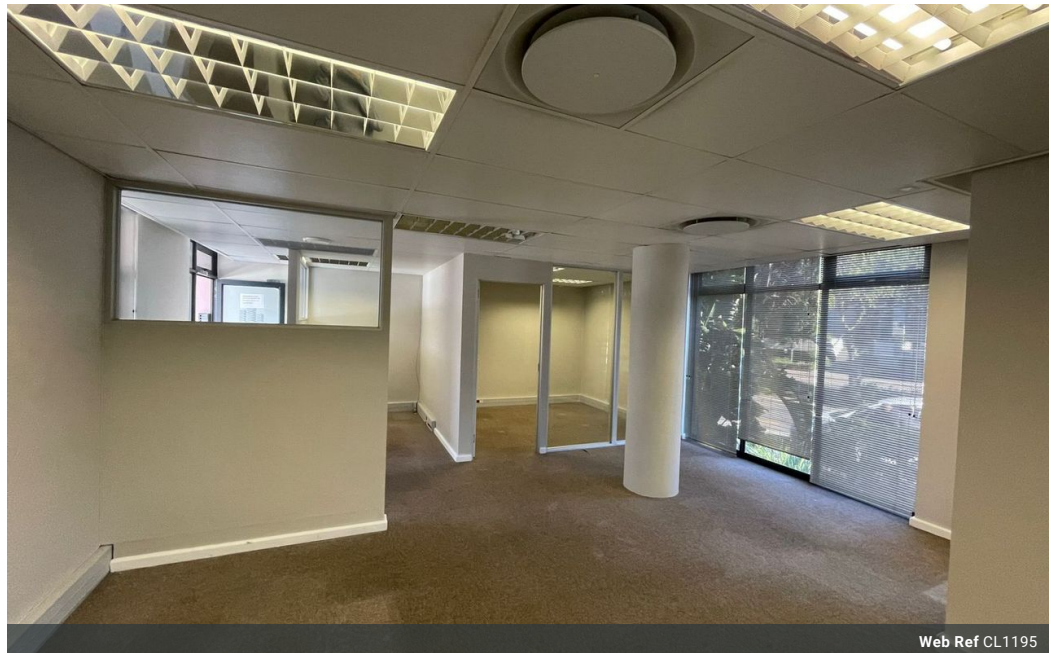

Web Ref CL1195

R2,320,000

0 0

Commercial Property For Sale in Century City

Situated on the ground floor in the Quays

- Great public exposure
- 2 Private Offices
- Boardroom
- Kitchenette
- Fibre Ready
- Airconditioning

Features

Zoning Commercial

Sizes
Floor Size 72m²