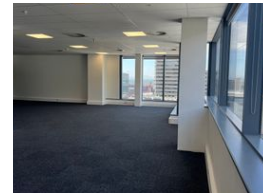

GREEFF

CHRISTIE'S
INTERNATIONAL REAL ESTATE

Ian Mathew
073 146 4939
ian@greeff.co.za

Contact Western Cape
Commercial & Industrial

021 5182209

Unit A9 Spearhead Business Park

Montague Drive

Montague Gardens, 7441

Western Cape South Africa

625m² Office To Let in Cape Town City Centre

R225 per m²

Gross Monthly Rental R140,625 Excl. VAT

625m² Office To Let in Cape Town City Centre

Premium Office Space Available for Lease in Cape Town CBD

625m² Office Space TO LET
17th Floor, 35 Lower Long Street, Cape Town CBD

Key Details:

- Size: 625m²
- Type: Office
- Rate: 225m²
- Price: R140,625pm ex VAT
- Parking Bays: Available
- Occupation Date: Immediately

Noteworthy Features:

- Prime Location on Lower Long Street
- 24-Hour Security