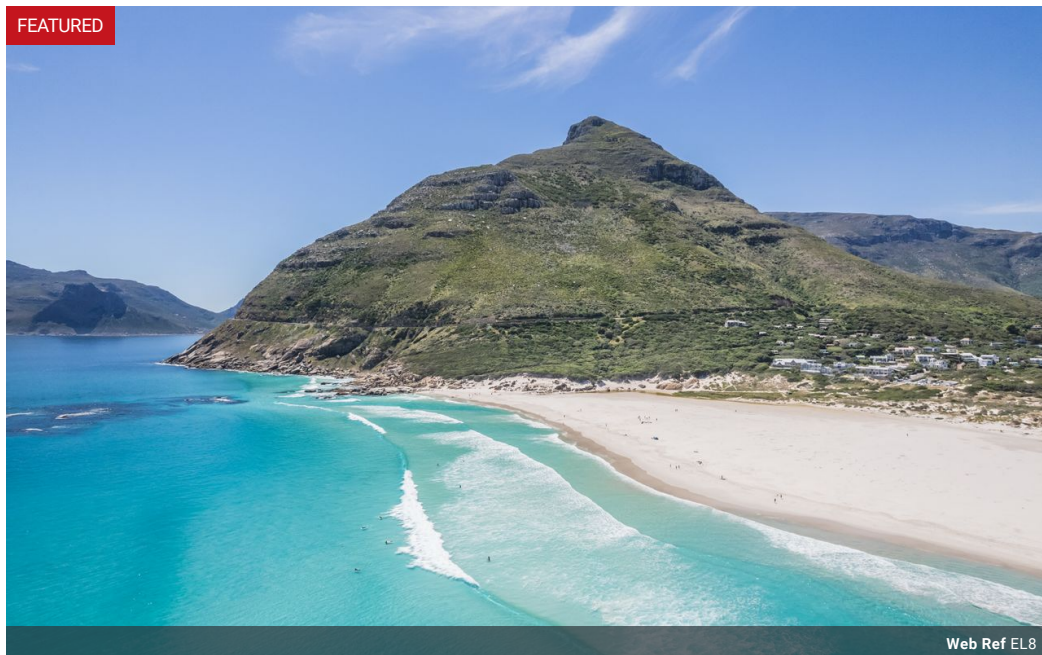

FEATURED

Web Ref EL8

CHAPMAN'S
PEAK
- ESTATE -

Chapman's Peak Estate

Cape Town's most exclusive new Security Estate in spectacular Noordhoek

27 Expansive Stands
From R9,000,000 to R18 500 000
Size from 4,000m² to 6,862m²

Carved beneath the slopes of iconic Chapman's Peak in Noordhoek, this brand-new development, Chapman's Peak Estate, is the epitome of contemporary country living. This is where the pristine beauty of nature meets luxury and prestige.

The suburb of Noordhoek is rural romance at its best; a way of life offering a true haven of peace and tranquillity away from the city lights, yet within easy driving distance of Cape Town's city centre and all its attractions.