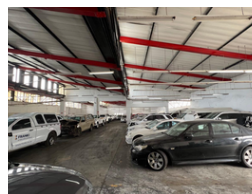

GREEFF

CHRISTIE'S
INTERNATIONAL REAL ESTATE

Buff van Westenbrugge

082 441 3754
buff@greeff.co.za

Greeff Commercial and Industrial

082 441 3754

commercial@greeff.co.za

Contact Western Cape
Commercial & Industrial

021 5182209

Unit A9 Spearhead Business Park

Montague Drive

Montague Gardens, 7441

Western Cape South Africa

Web Ref CL1557

R16,500,000

0 0

Industrial Property to Rent in Parow East

This open plan warehouse space is ideally situated in the highly sought after Parow East.

This unit offers the following:

- Three-phase 150 amp power supply.
- Roller shutter doors
- Ample parking
- Large office facilities.
- Ablution facilities for staff
- Located near all major arterial routes.
- This space is incredibly versatile, accommodating a wide range of business needs.

Features

Zoning Industrial

Interior

Power 3 Phase Yes

Sizes

Floor Size 3,845m²