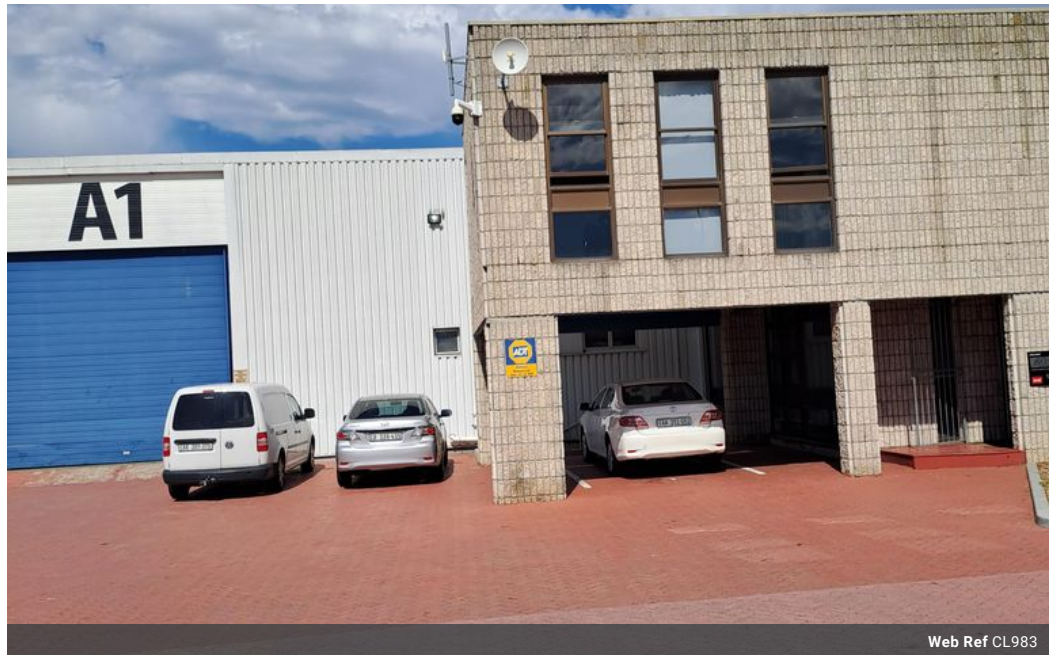

commercial@greeff.co.za

Contact **Western Cape Commercial & Industrial**

021 5182209

Unit A9 Spearhead Business Park
Montague Drive
Montague Gardens, 7441
Western Cape South Africa

Web Ref CL983

R60 per m²

Gross Monthly Rental R70,800 Excl. VAT

0 0

To rent, Industrial unit in Steel Park, Bellville South

Industrial Warehouse located in Steel Park, Bellville South with 24-hr security, available to rent, offers quick and easy access to