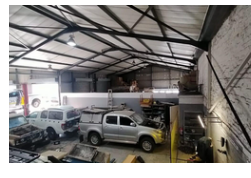

R65 per m²

Gross Monthly Rental R43,489 Excl. VAT

0 0

Industrial Property to Rent in Stikland Industrial

This open plan warehouse space is ideally situated in the highly sought after Stikland Industrial.

This space is incredibly versatile, accommodating a wide range of business needs.

This unit offers the following:

- Spacious Open-plan warehouse area
- Three-phase power supply
- High roller shutter door
- Ample parking
- Office facilities
- Located just off of the R300 and N1 Highway