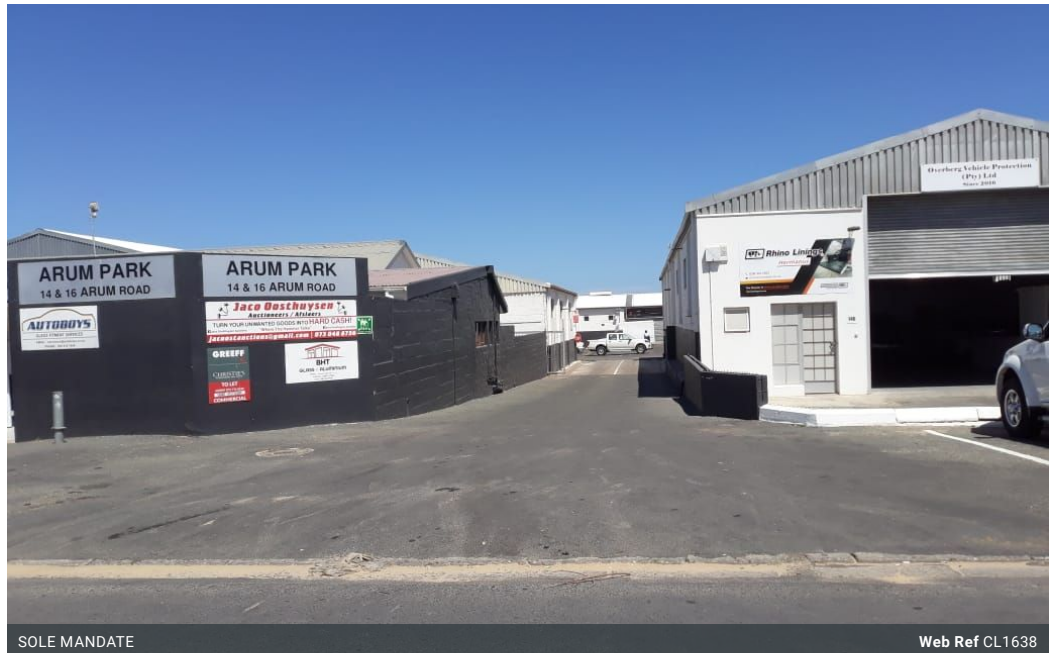

SOLE MANDATE

Web Ref CL1638

R56 per m<sup>2</sup>

Gross Monthly Rental R11,500 Excl. VAT

0 0

Industrial Workshop available in Arum Park Hermanus

Workshop in Arum Park 202 sq metres available for R11 500 per month plus VAT and Utilities.