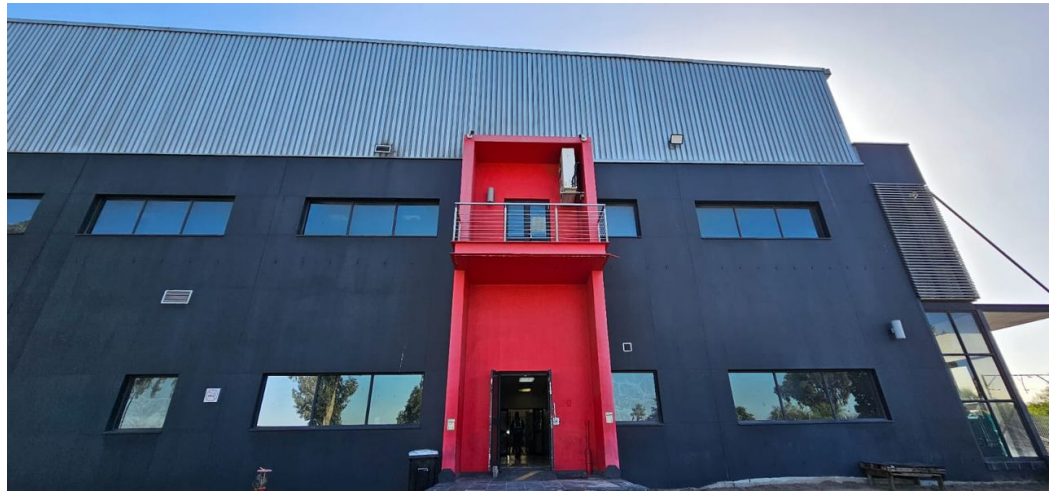

082 441 3754

commercial@greeff.co.za

Contact Western Cape
Commercial & Industrial

021 5182209

Unit A9 Spearhead Business Park

Montague Drive

Montague Gardens, 7441

Western Cape South Africa

10,548m² Warehouse To Let in Parow Industrial

Web Ref CL1875

R86 per m²

Gross Monthly Rental R907,128 Excl. VAT

0 0

10,548m² Warehouse To Let in Parow Industrial

10,548 sqm Warehouse Available for Lease in Parow Industrial

Unlock the potential of your logistics operations with this expansive warehouse facility available for lease in the bustling Parow Industrial area.

Key Features:

- A-Grade Offices: Modern, well-appointed office spaces
- Reception Area: Professional and welcoming entrance
- Individual Offices/Boardroom: Dedicated workspaces and meeting rooms
- Ablutions and Kitchenette: Convenient facilities for staff
- Spacious Open-Plan Warehouse: High ceilings for optimal storage and operations
- 3-Phase Power: Reliable electrical supply for industrial needs