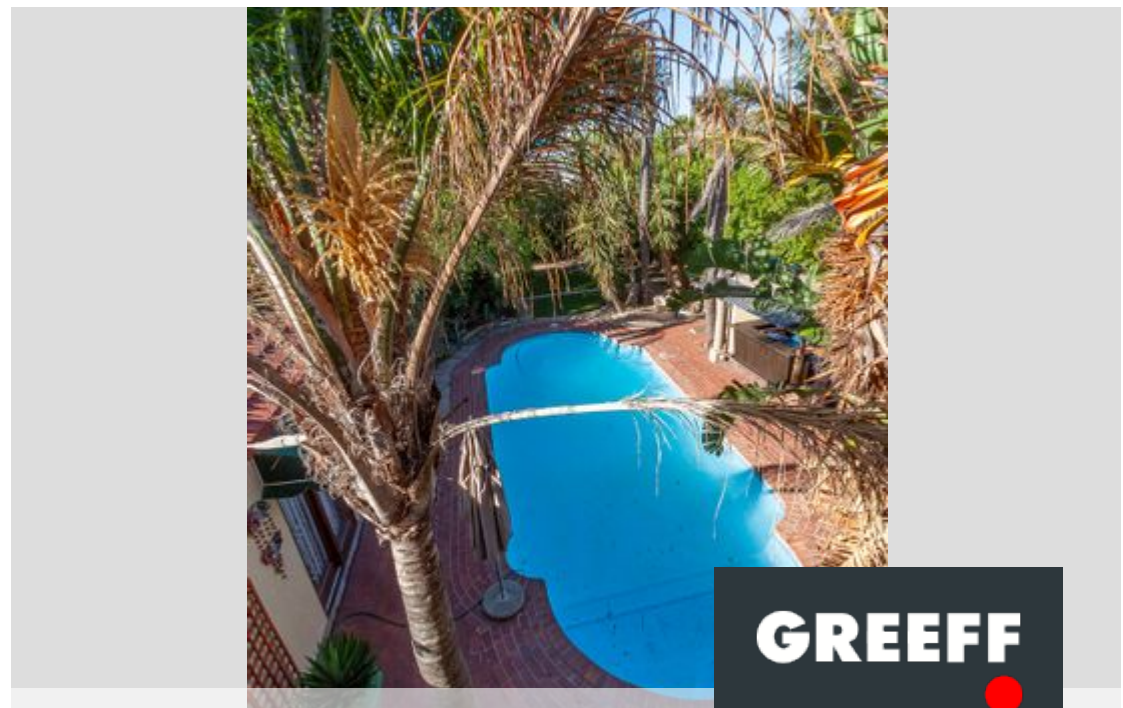

● Blouberg, Flamingo Vlei

GREEFF

CHRISTIE'S
INTERNATIONAL REAL ESTATE