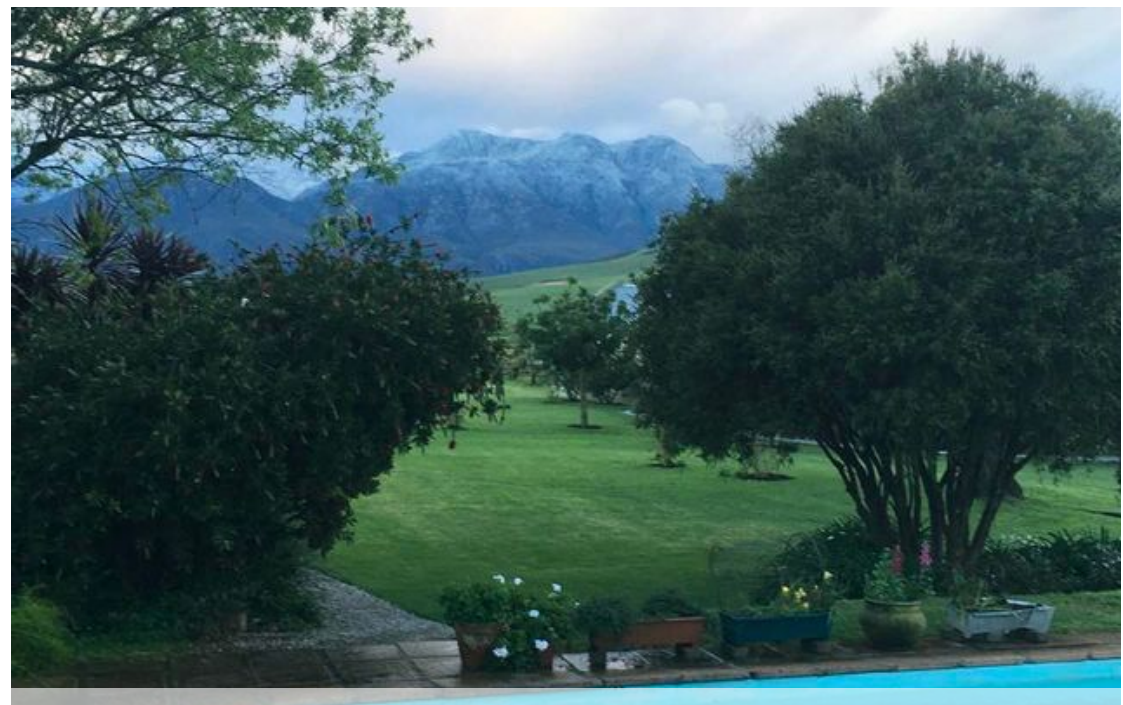

Web Ref RL21582
<https://www.greeff.co.za>