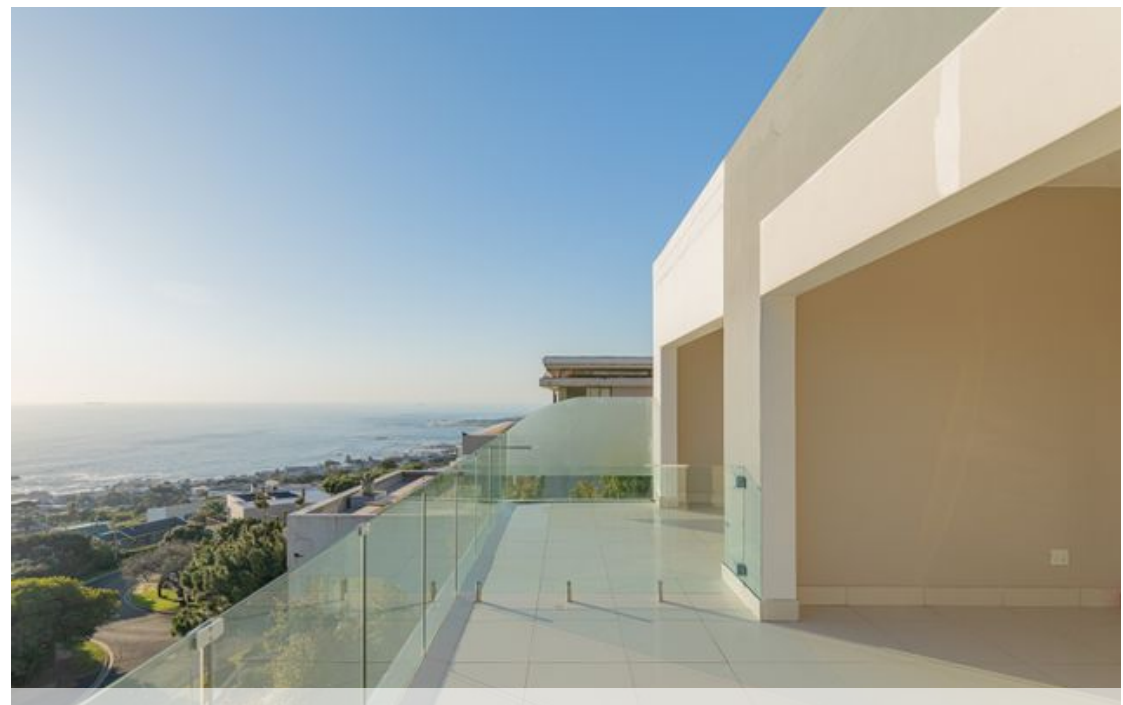

Web Ref RL20632
<https://www.greeff.co.za>