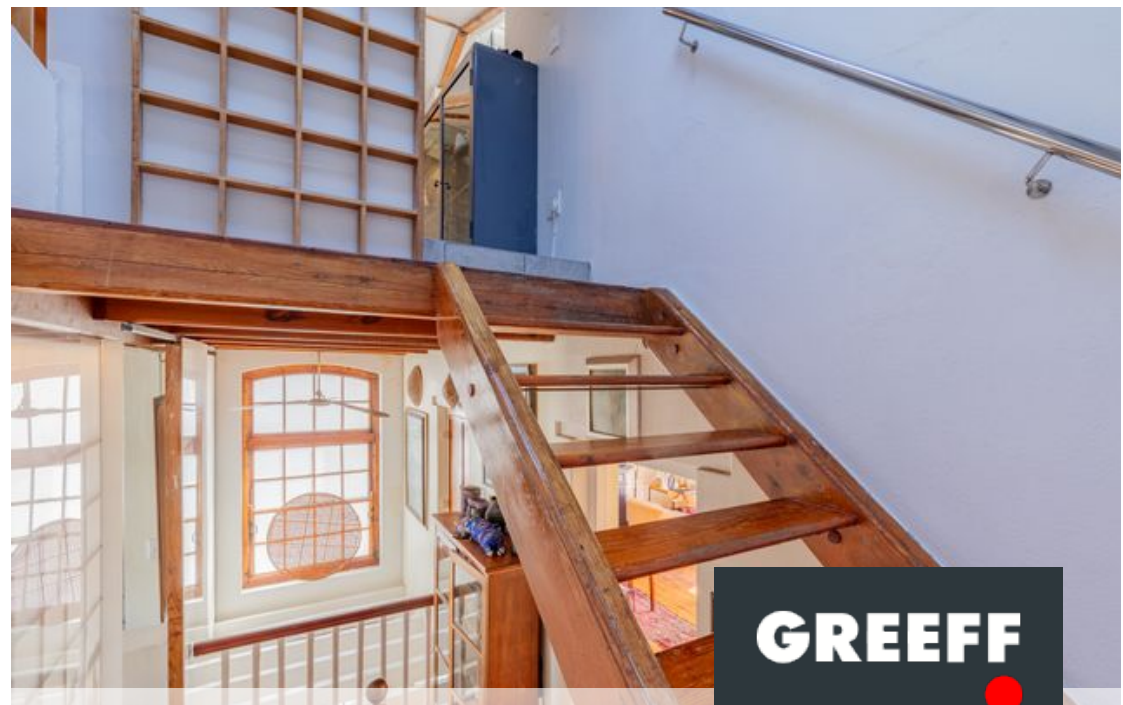

● Cape Town, Gardens

GREEFF

CHRISTIE'S
INTERNATIONAL REAL ESTATE