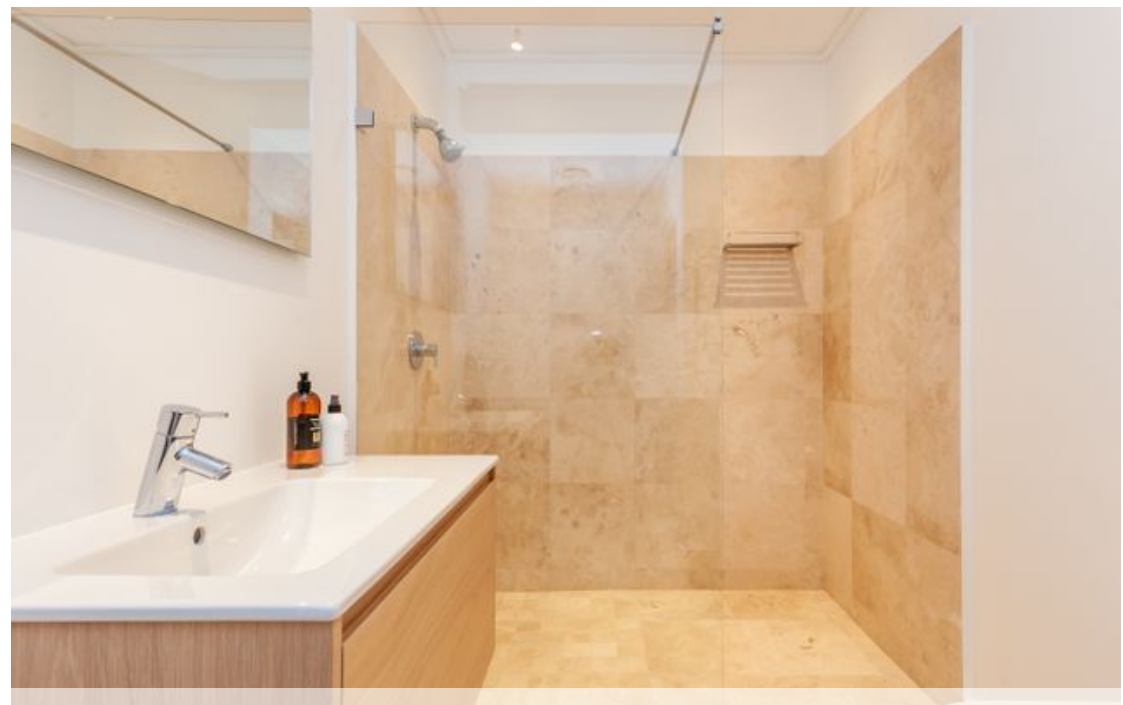

Web Ref RL20794
<https://www.greeff.co.za>