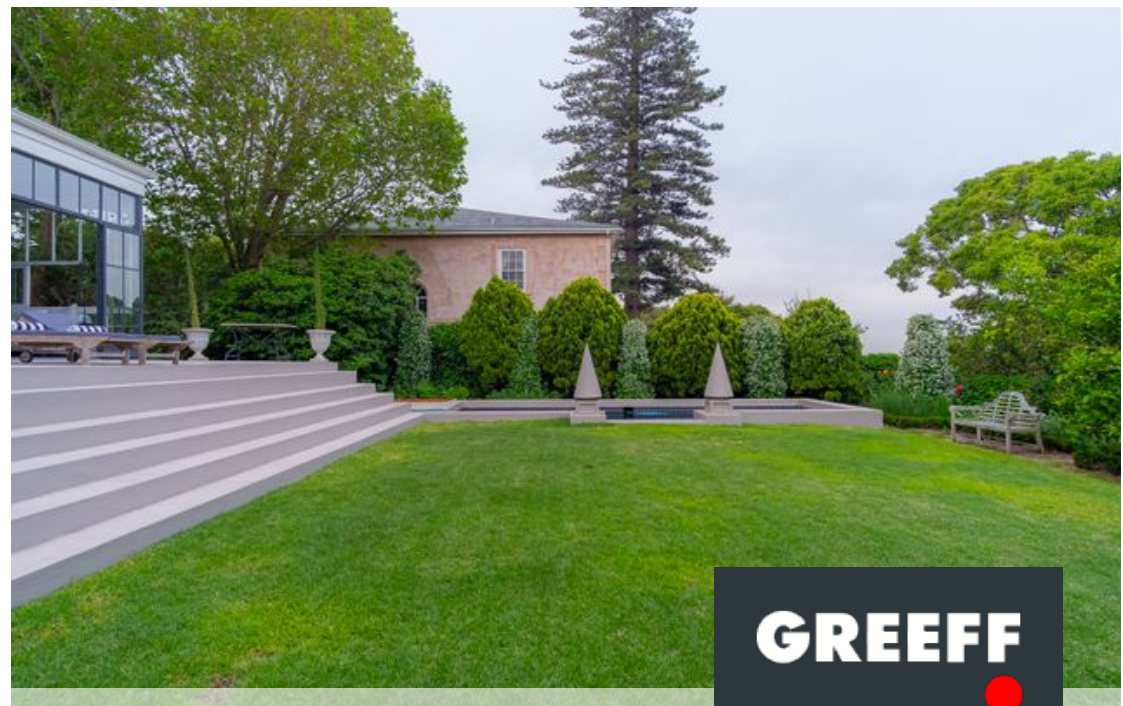

● Cape Town, Kenilworth Upper

GREEFF

CHRISTIE'S
INTERNATIONAL REAL ESTATE