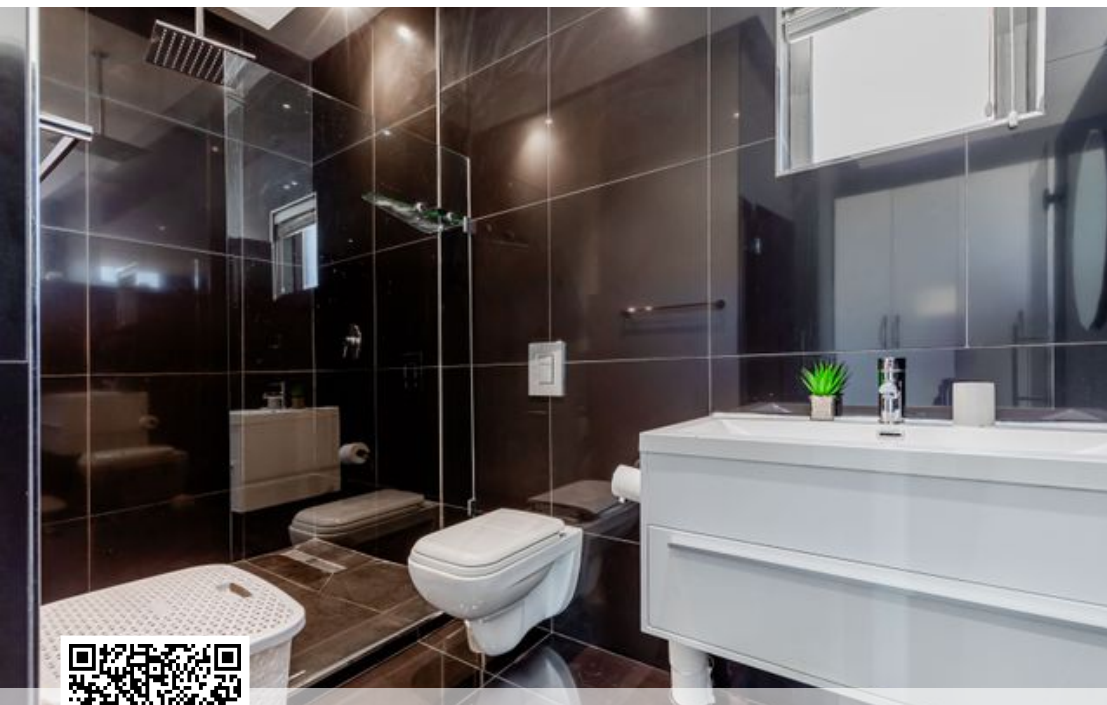

Web Ref RL22867
<https://www.greeff.co.za>