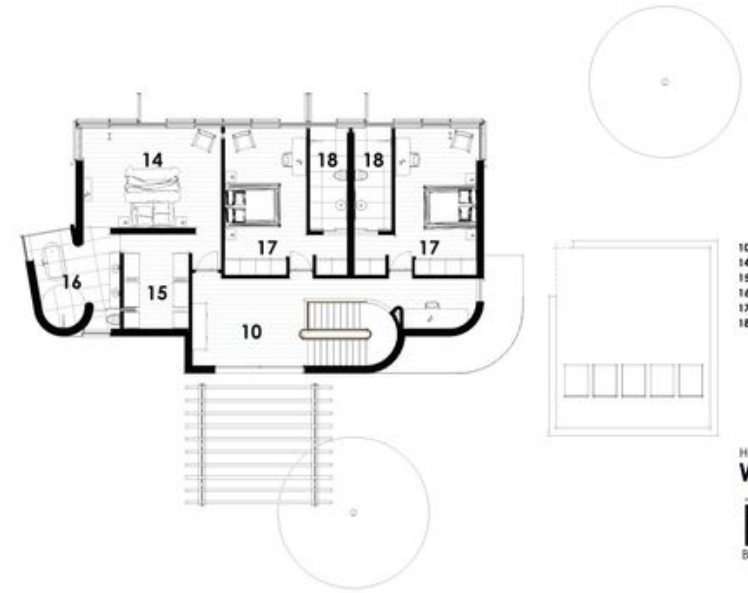

Features

Interior	Exterior	Sizes
Bedrooms	4	Floor Size
Bathrooms	4.5	Land Size
Recep. Rooms	2	
Dining Rooms	1	
	Carports/Parkings	2
	Pool	Yes
		4,835m ²

Tarry Unite-Penny
0832853762
tarry@greeff.co.za

Douglas Holder
021 763 4120
douglas@greeff.co.za

118 Zwaanswyk
WILDETUYN
 HHH
 Site Plan

HOUSE KEURBOOM

GREEFF

CHRISTIE'S
 INTERNATIONAL REAL ESTATE

● Cape Town, Zwaanswyk

- 4 LIVING ROOM
- 7 GUEST TOILET
- 8 KITCHEN OPEN PLAN
- 9 SCULLERY
- 10 STAIR LOBBY
- 11 GARAGE
- 12 COURT YARD
- 13 BREAKFAST YARD

HOUSE KEURBOOM
WILDETUYN
Architectural Office
HHH
 Living Level

- 10 STAIR LOBBY
- 14 MASTER BEDROOM
- 15 MASTER DRESSING ROOM
- 16 MASTER BATHROOM
- 17 BEDROOM
- 18 BATHROOM

HOUSE KEURBOOM
WILDETUYN
Architectural Office
HHH
 Bedroom Level