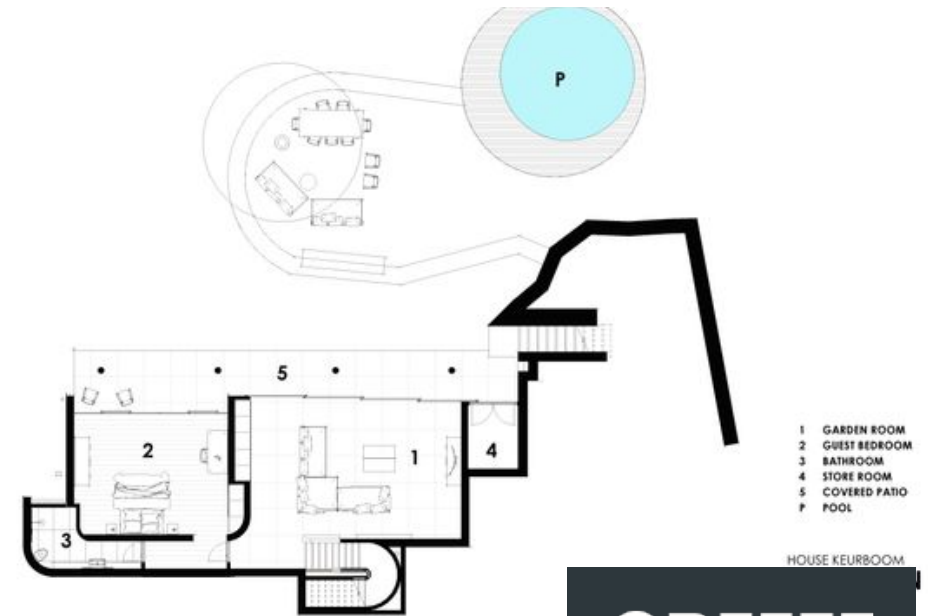

118 Zwaanswyk
WILDETUYN
 HHH
 Site Plan

HOUSE KEURBOOM

GREEFF

CHRISTIE'S
 INTERNATIONAL REAL ESTATE

● Cape Town, Zwaanswyk

- 4 LIVING ROOM
- 7 GUEST TOILET
- 8 KITCHEN OPEN PLAN
- 9 SCULLERY
- 10 STAIR LOBBY
- 11 GARAGE
- 12 COURT YARD
- 13 BREAKFAST YARD