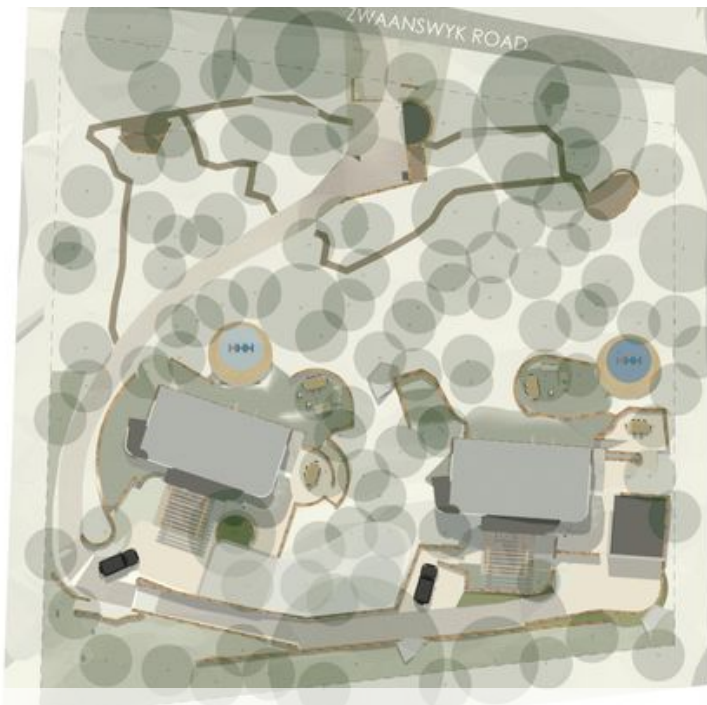

118 Zwaanswyk
WILDETUYN
 HHH
 Site Plan

HOUSE KEURBOOM

GREEFF

CHRISTIE'S
 INTERNATIONAL REAL ESTATE

● Cape Town, Zwaanswyk

- 4 LIVING ROOM
- 7 GUEST TOILET
- 8 KITCHEN OPEN PLAN
- 9 SCULLERY
- 10 STAIR LOBBY
- 11 GARAGE
- 12 COURT YARD
- 13 BREAKFAST YARD