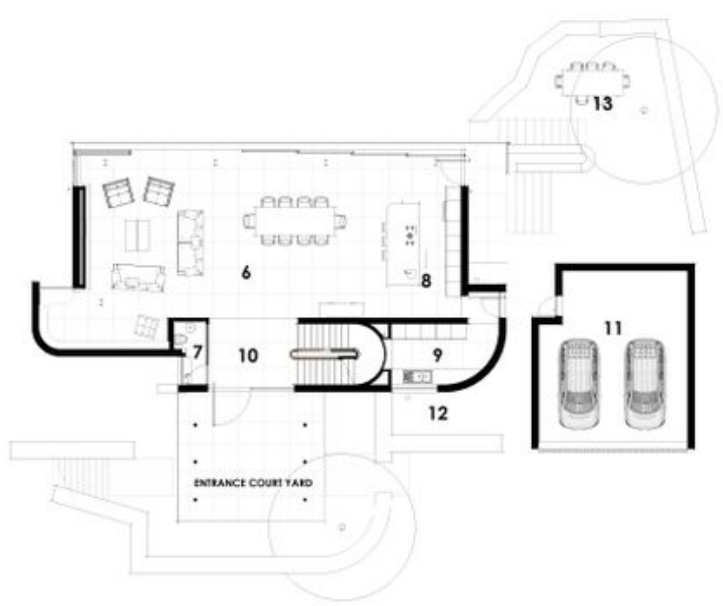

Features

Interior	Exterior	Sizes
Bedrooms	4	Floor Size
Bathrooms	4.5	Land Size
Recep. Rooms	2	
Dining Rooms	1	
	Carports/Parkings	2
	Pool	Yes
		4,835m ²

Tarry Unite-Penny
0832853762
tarry@greeff.co.za

Douglas Holder
021 763 4120
douglas@greeff.co.za

118 Zwaanswyk
WILDETUYN
 HHH
 Site Plan

HOUSE KEURBOOM

GREEFF

CHRISTIE'S
 INTERNATIONAL REAL ESTATE

● Cape Town, Zwaanswyk

- 4 LIVING ROOM
- 7 GUEST TOILET
- 8 KITCHEN OPEN PLAN
- 9 SCULLERY
- 10 STAIR LOBBY
- 11 GARAGE
- 12 COURT YARD
- 13 BREAKFAST YARD

HOUSE KEURBOOM
WILDETUYN
Architectural Office
HHH
 Living Level

- 10 STAIR LOBBY
- 14 MASTER BEDROOM
- 15 MASTER DRESSING ROOM
- 16 MASTER BATHROOM
- 17 BEDROOM
- 18 BATHROOM

HOUSE KEURBOOM
WILDETUYN
Architectural Office
HHH
 Bedroom Level