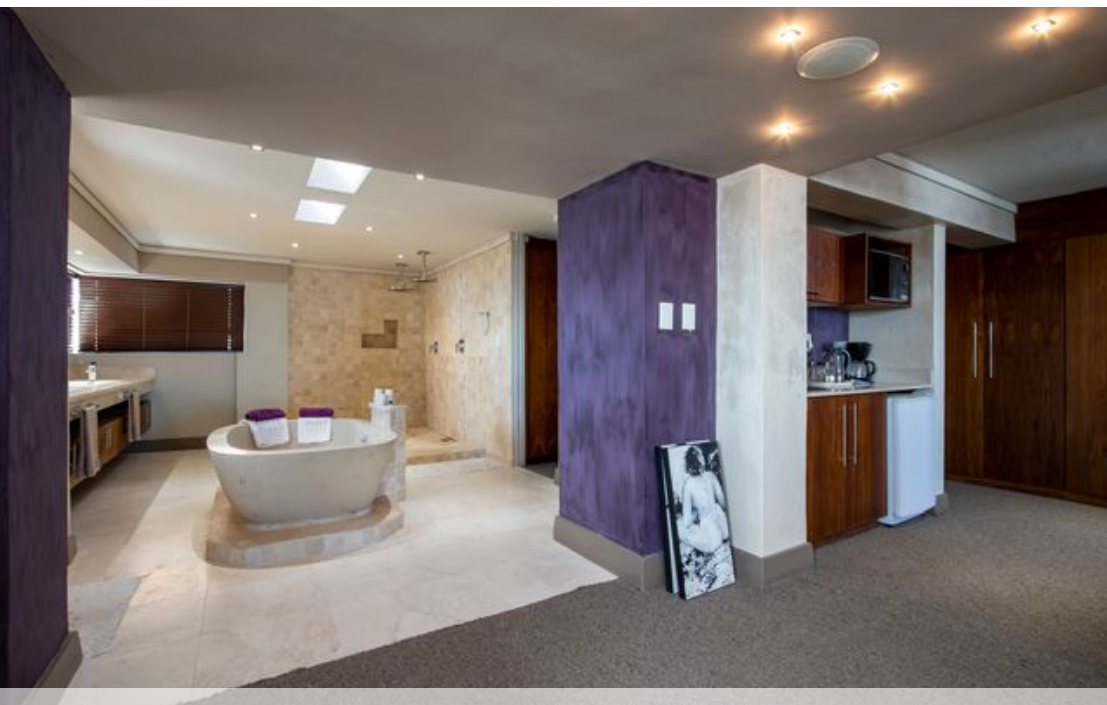

● Gansbaai, De Kelders

GREEFF

CHRISTIE'S
INTERNATIONAL REAL ESTATE