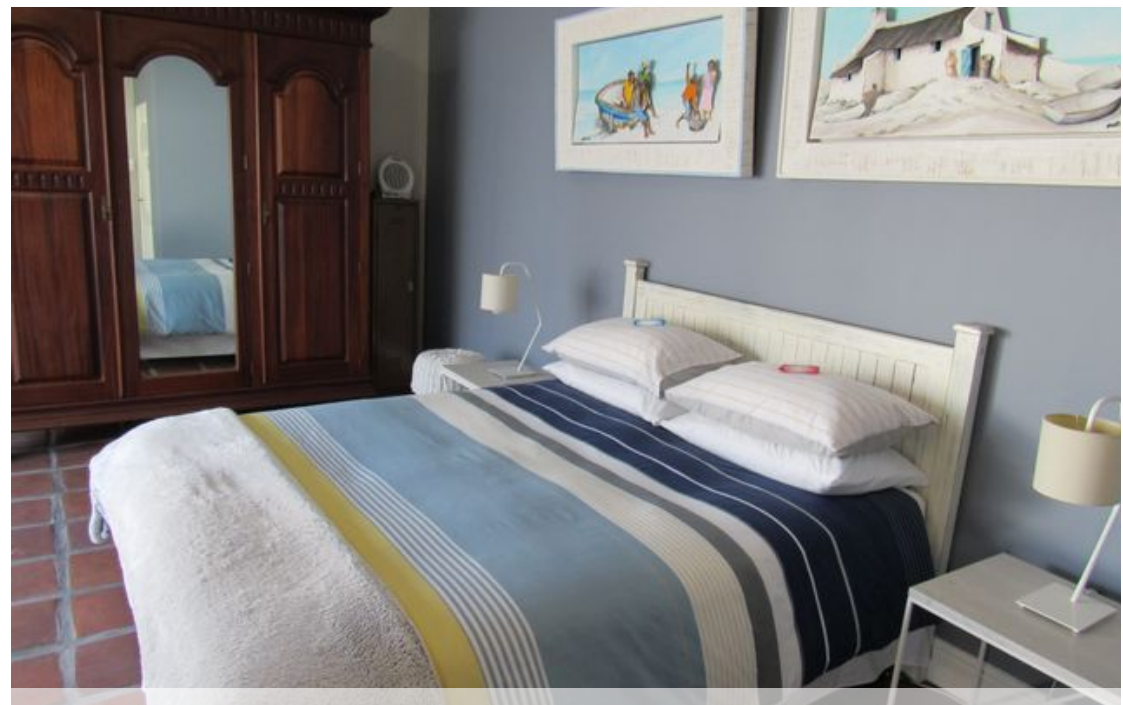

Web Ref 5009681
<https://www.greeff.co.za>