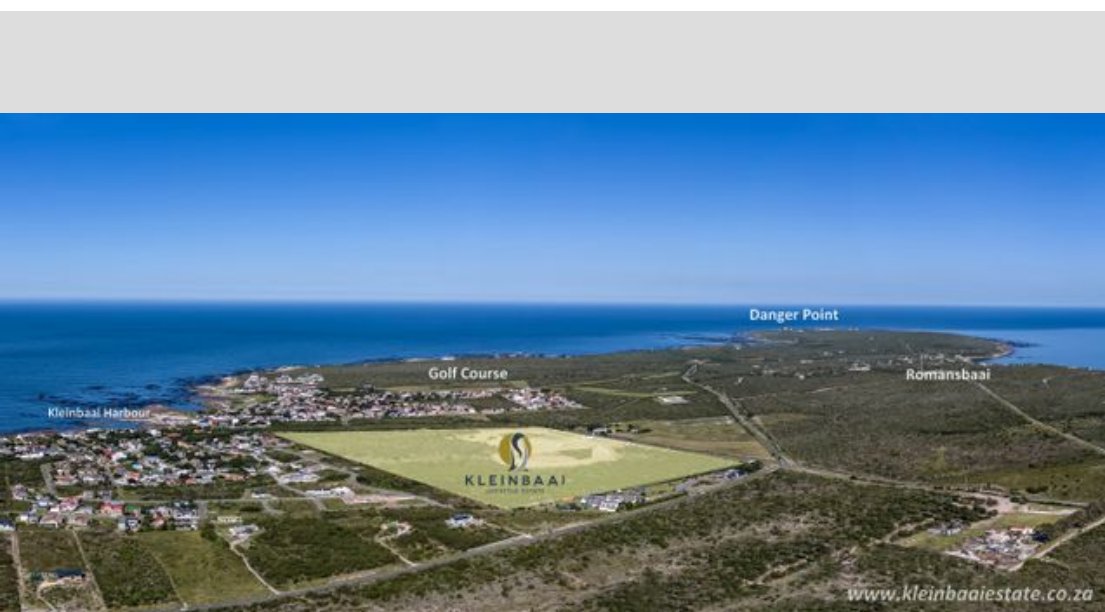

Web Ref RL24022
<https://www.greeff.co.za>