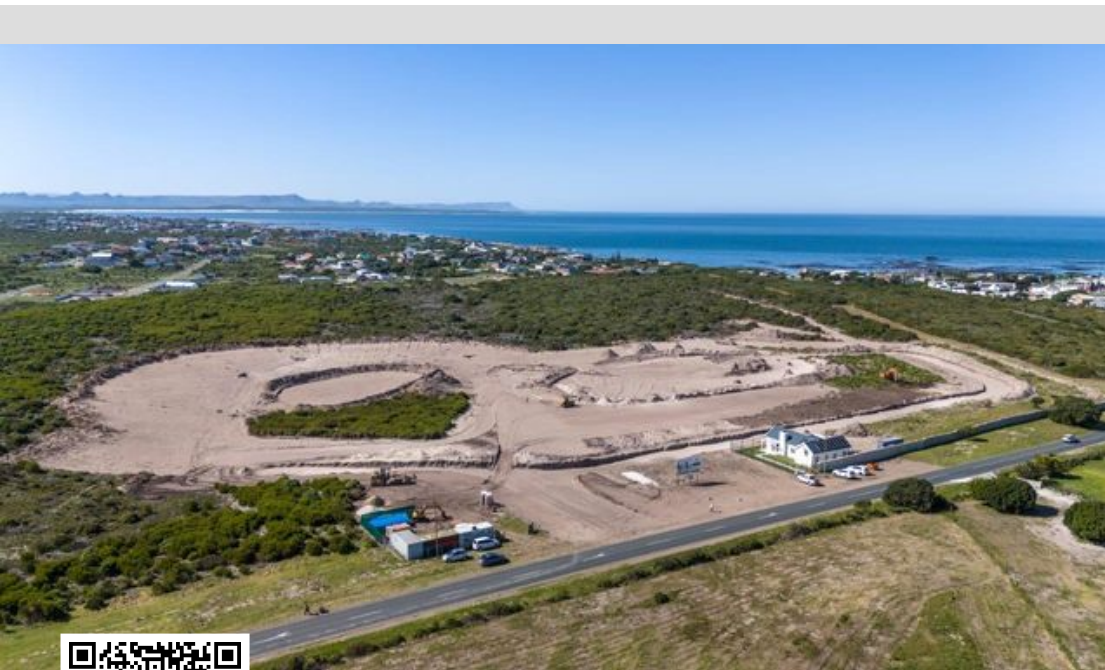

Web Ref RL20486
<https://www.greeff.co.za>