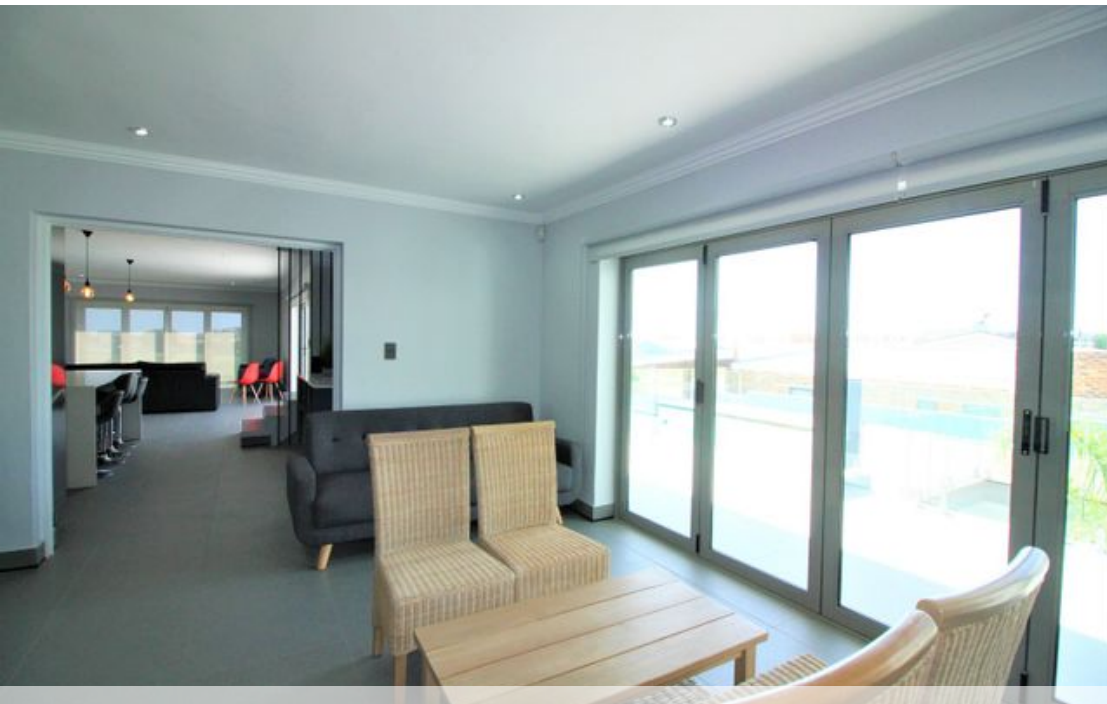

● Gansbaai, Perlemoenbaai

GREEFF

CHRISTIE'S
INTERNATIONAL REAL ESTATE