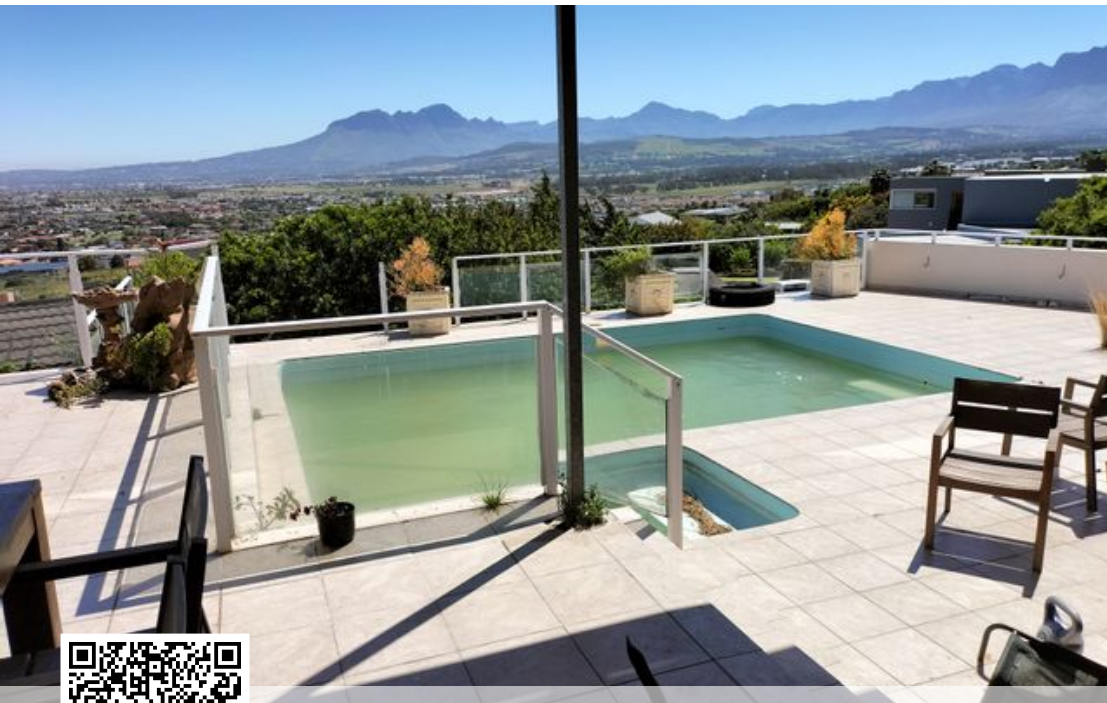

Web Ref RL22393
<https://www.greeff.co.za>