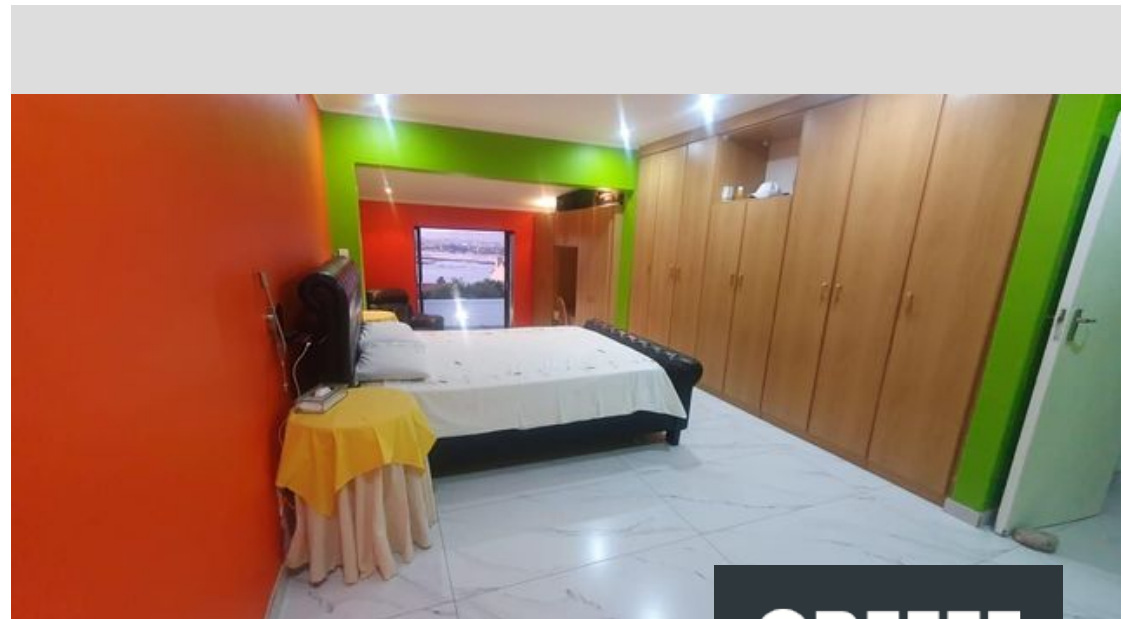

● Gordons Bay, Mountainside

GREEFF

CHRISTIE'S
INTERNATIONAL REAL ESTATE