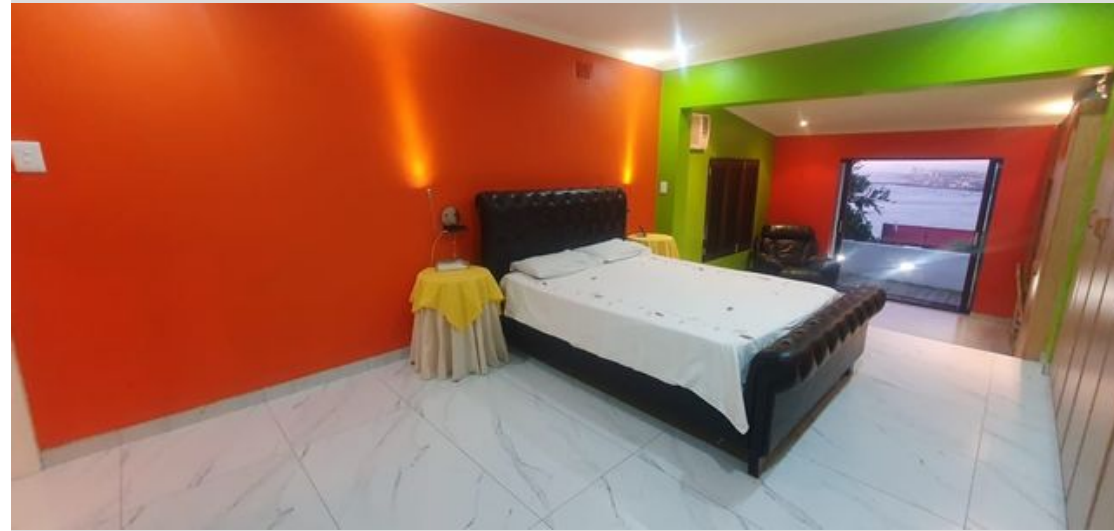

Web Ref RL22667
<https://www.greeff.co.za>