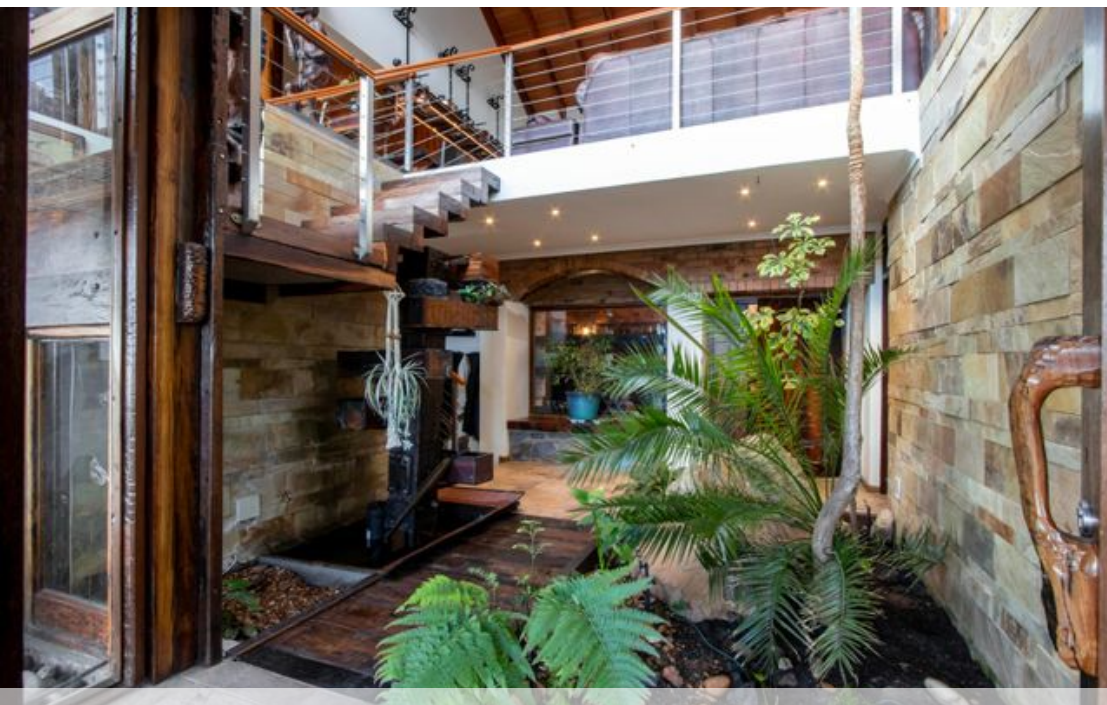

● Hermanus, Chanteclair

GREEFF

CHRISTIE'S
INTERNATIONAL REAL ESTATE