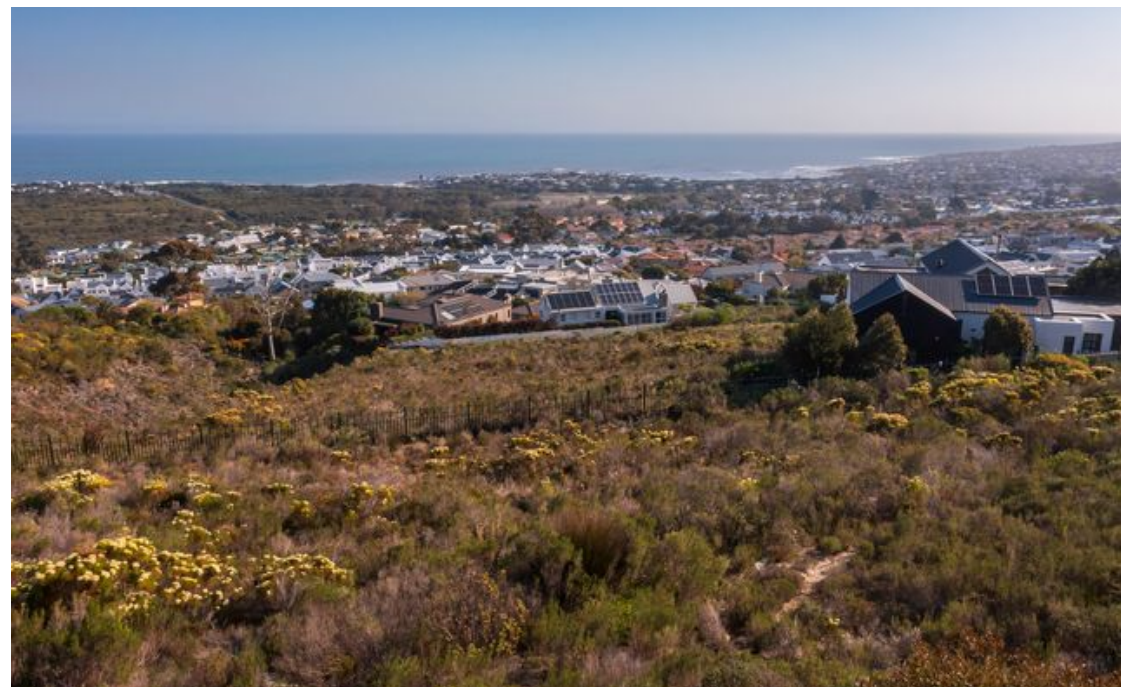

Web Ref RL23427
<https://www.greeff.co.za>