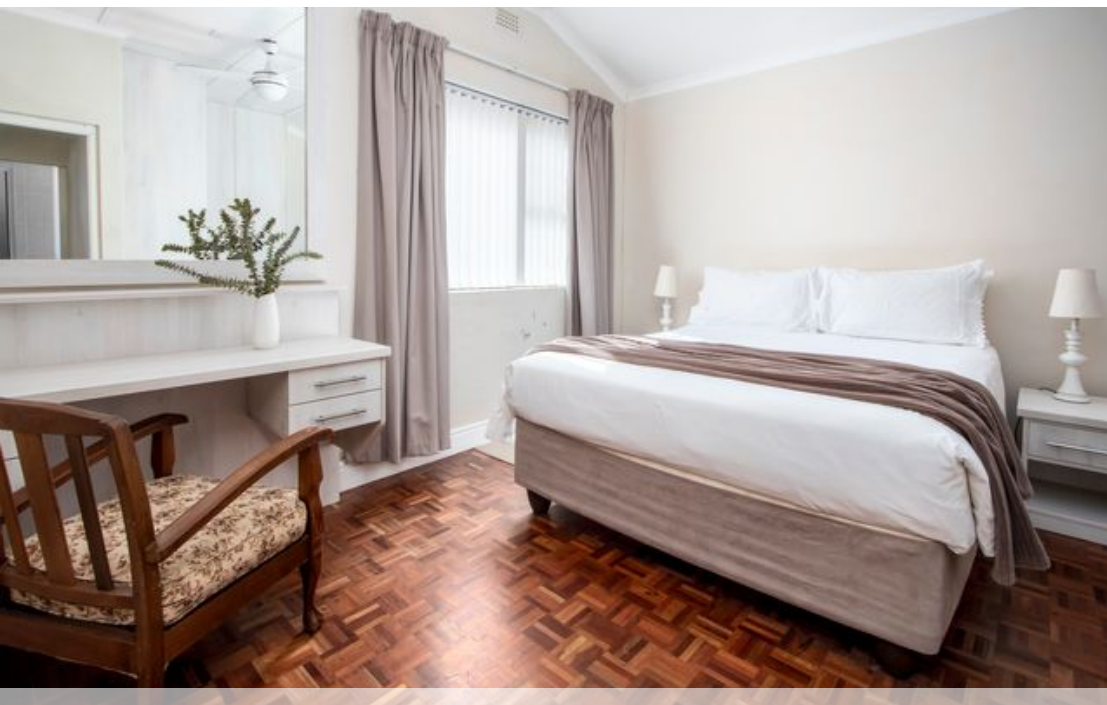

● Hermanus, Sandbaai

GREEFF

CHRISTIE'S
INTERNATIONAL REAL ESTATE