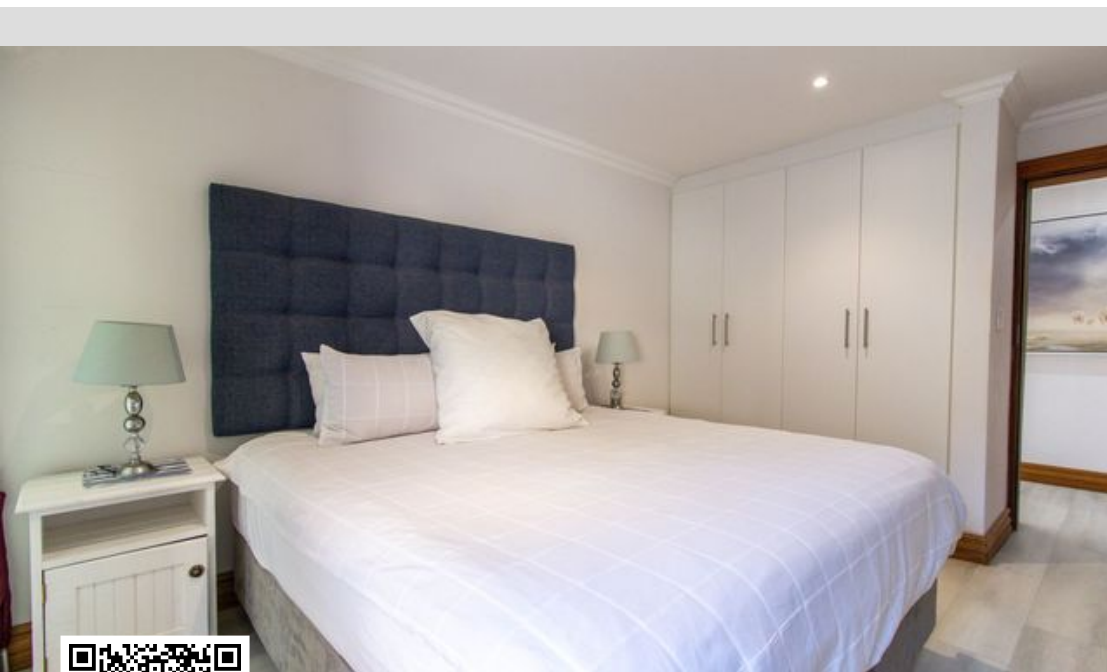

Web Ref 4176377
<https://www.greeff.co.za>