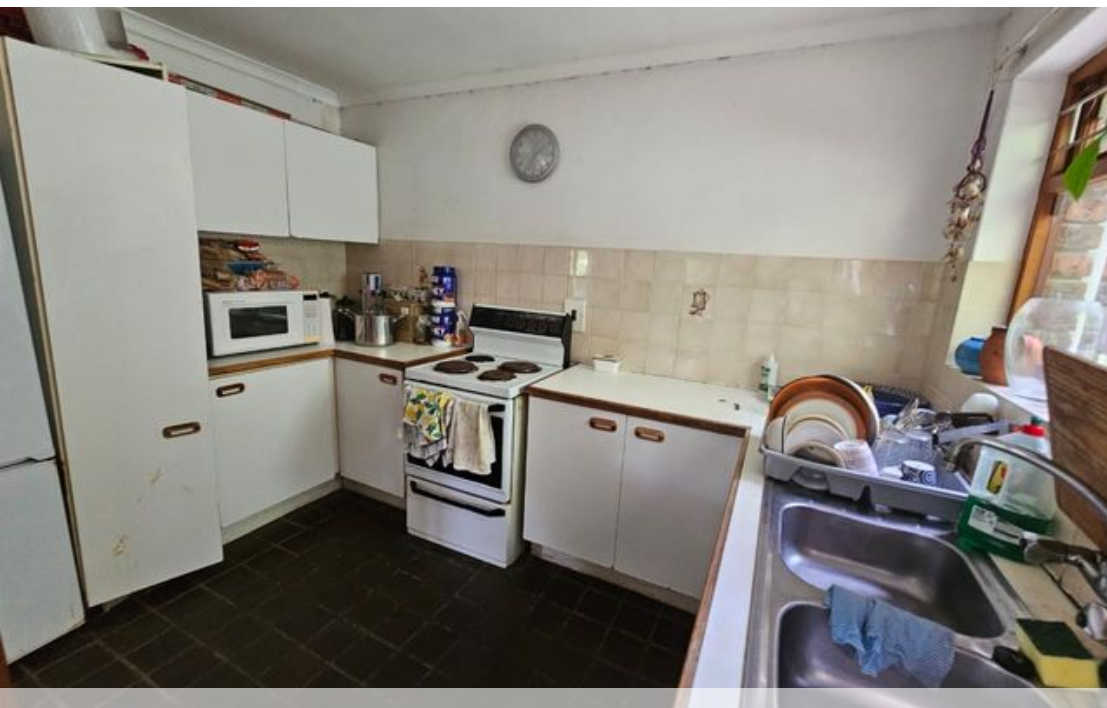

● Hout Bay, Penance Estate

GREEFF

CHRISTIE'S
INTERNATIONAL REAL ESTATE