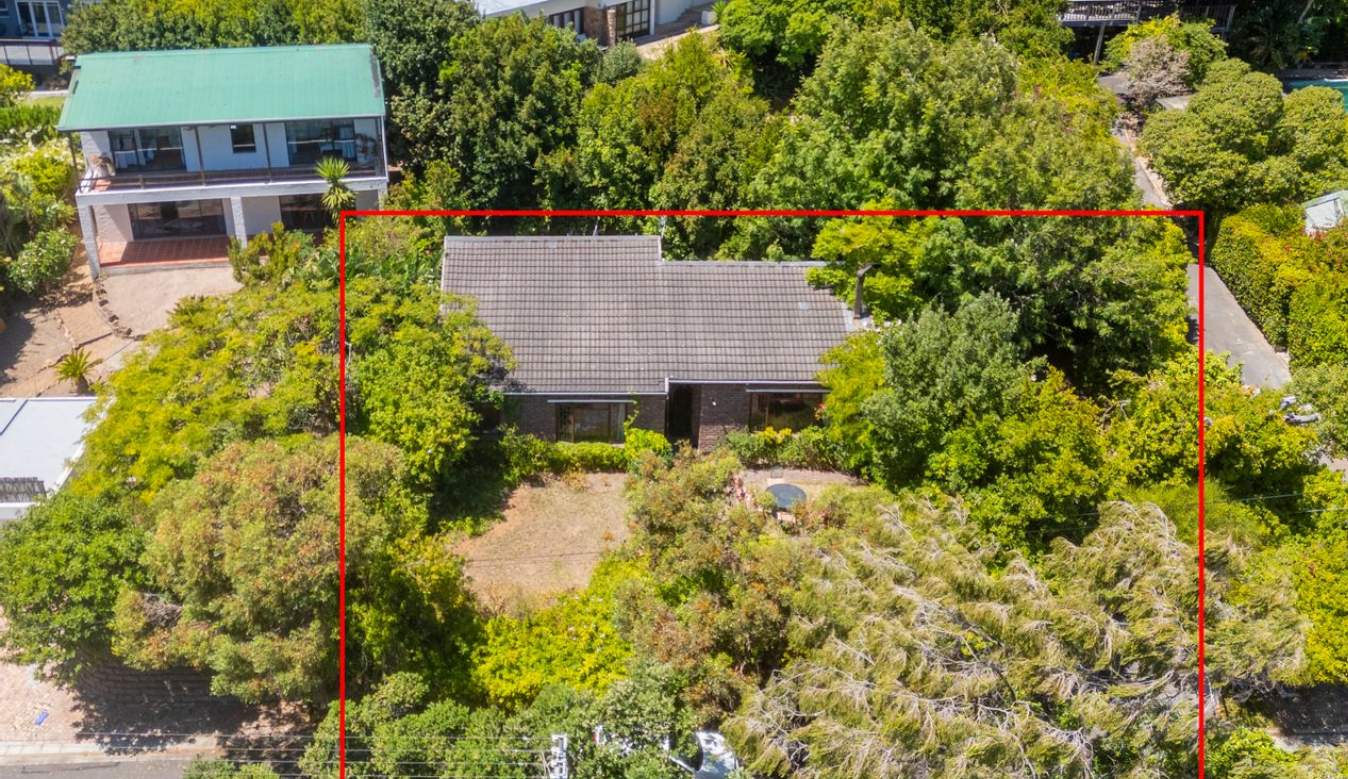

● Hout Bay, Penzance Estate

**GREEFF**

**CHRISTIE'S**  
INTERNATIONAL REAL ESTATE

**R3,500,000**

*Cozy cottage in need of your special love and care*

Single level cottage tucked away at the end of a quiet lane alongside Berg en Dal enjoying the peace a harmony of the area and a treed environment. Transform this cottage into your special, dream home come true. Penzance Estate enjoys CID status (city improvement district) and exceptional climatic conditions.

**Features**

Interior	Exterior	Sizes			
Bedrooms	3	Carports/Parkings	2	Floor Size	116m <sup>2</sup>
Bathrooms	2	Pool	No	Land Size	512m <sup>2</sup>
Recep. Rooms	2				
Dining Rooms	1				

Glenda Woods  
082 853 4070  
glendaw@greeff.co.za