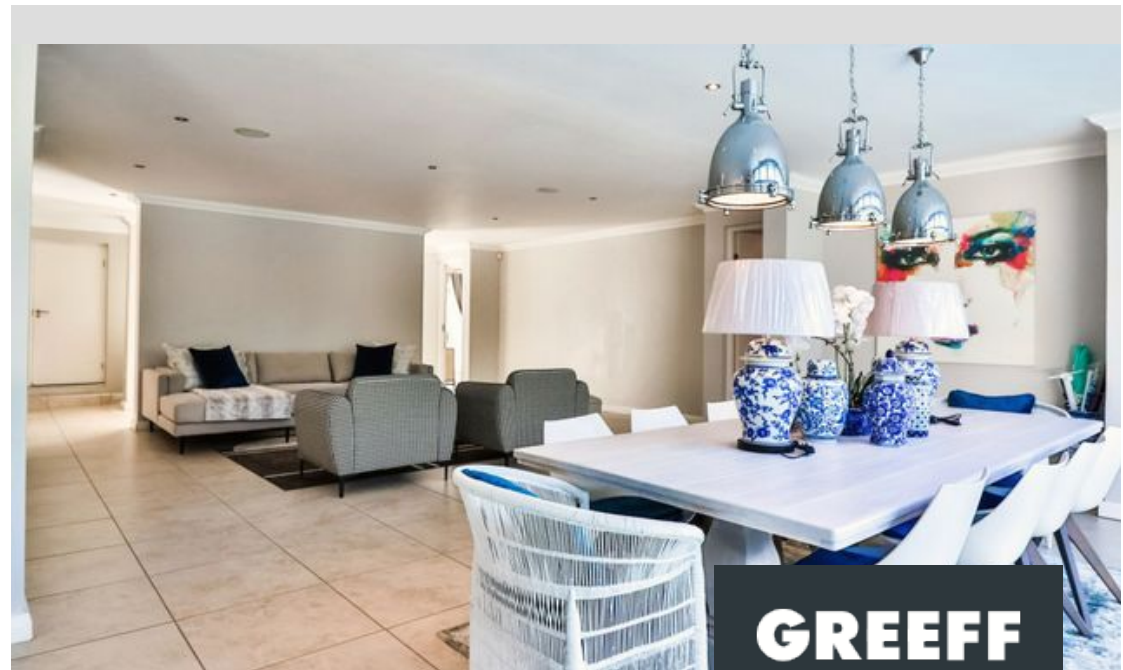

● Kleinmond, Kleinmond Central

GREEFF

CHRISTIE'S
INTERNATIONAL REAL ESTATE