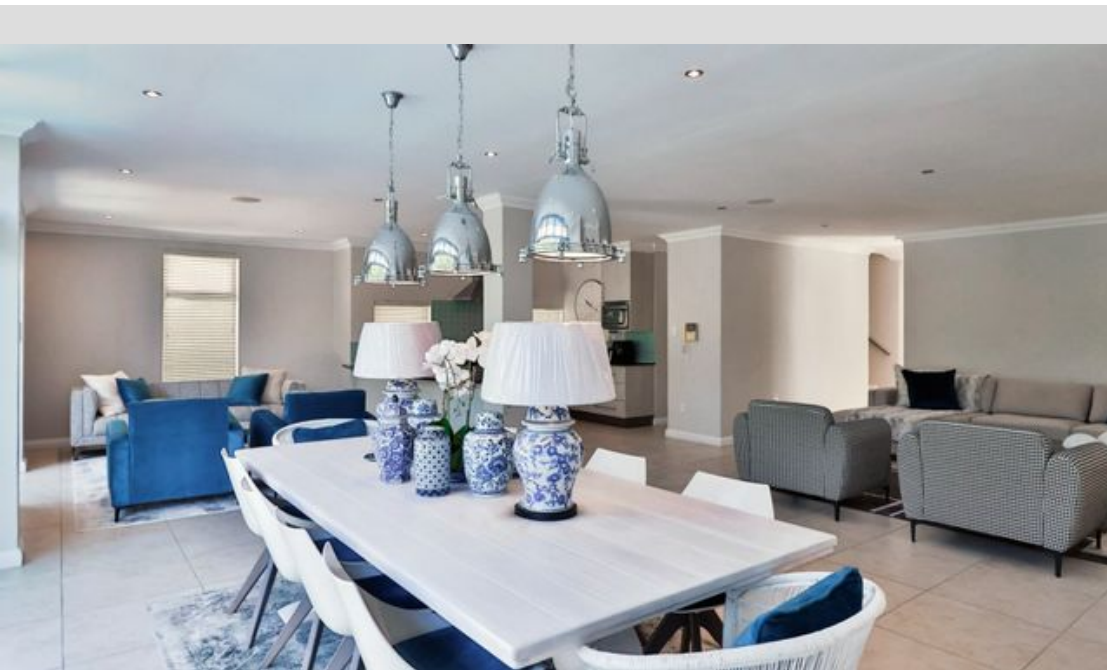

● Kleinmond, Kleinmond Central

GREEFF

CHRISTIE'S
INTERNATIONAL REAL ESTATE