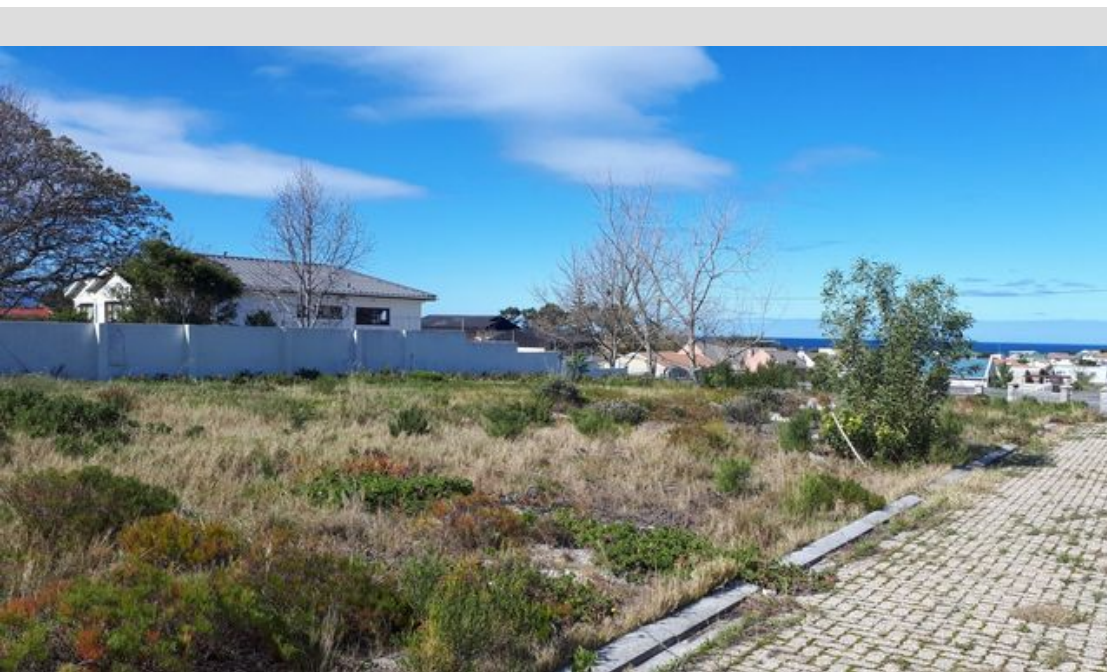

● Kleinmond, Kleinmond Central

GREEFF

CHRISTIE'S
INTERNATIONAL REAL ESTATE