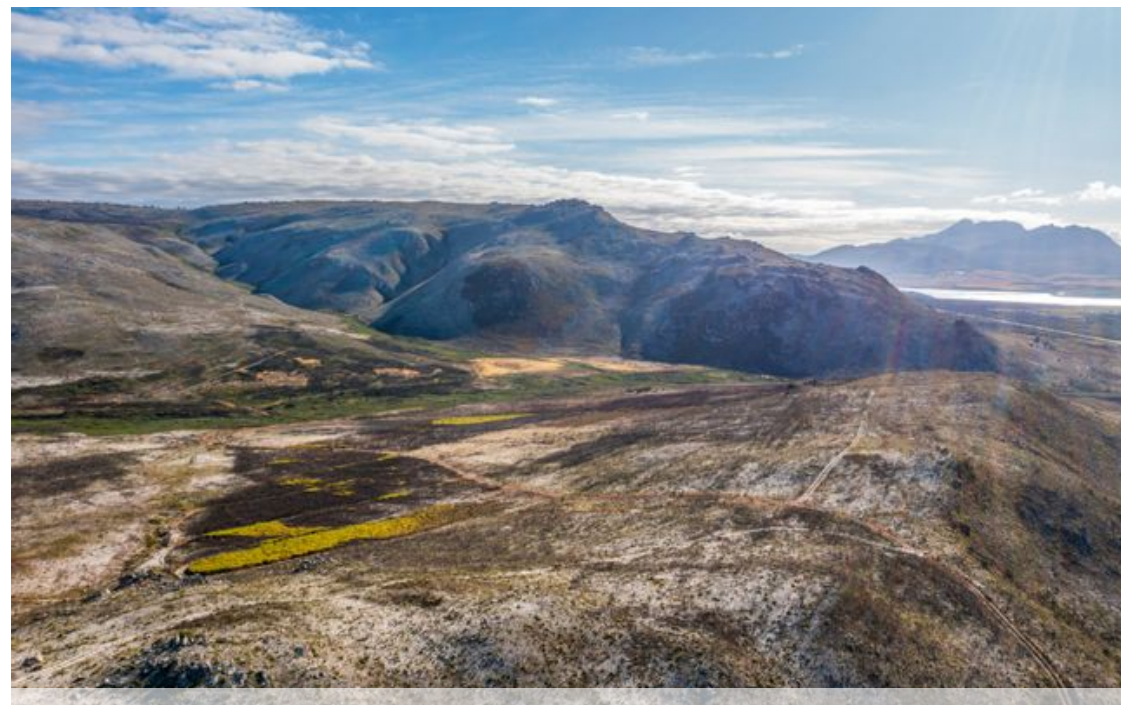

Web Ref 5647791
<https://www.greeff.co.za>