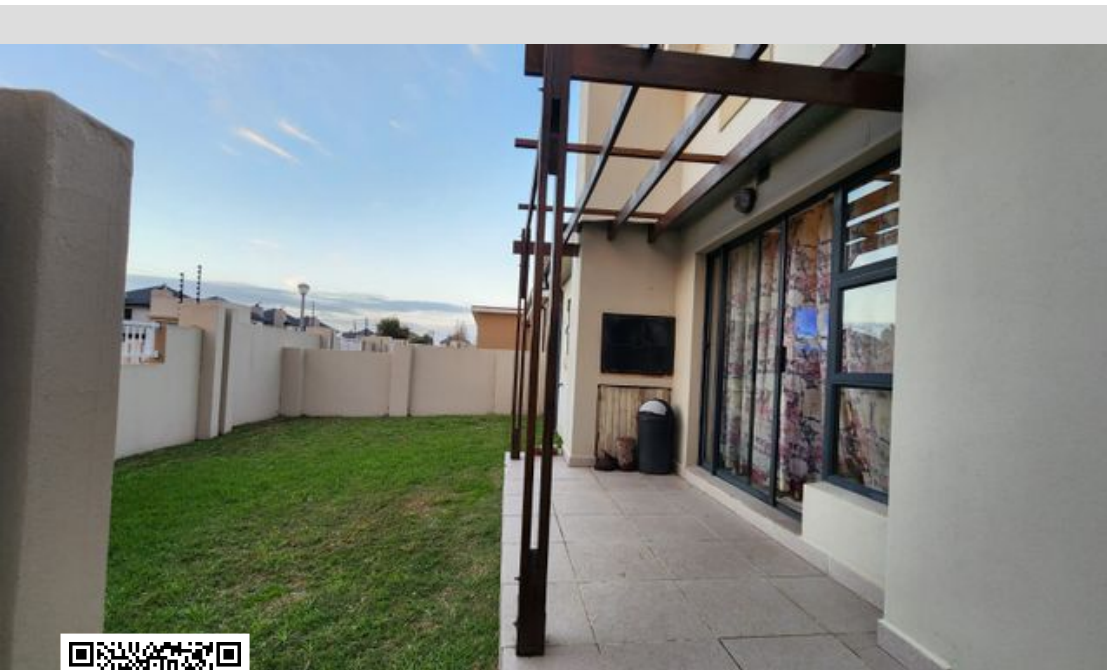

Web Ref RL23776
<https://www.greeff.co.za>