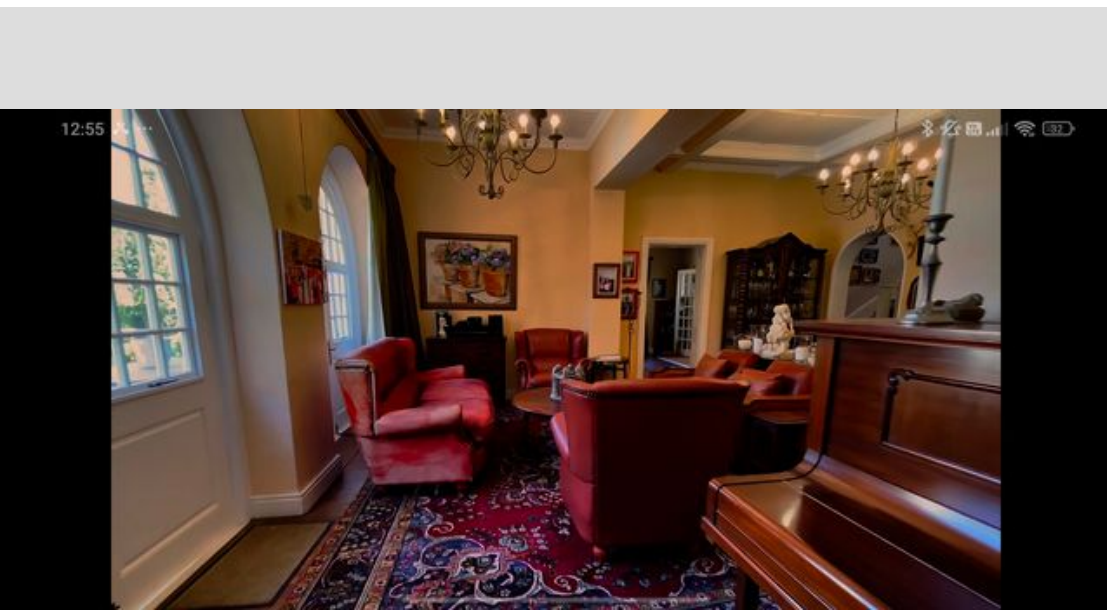

Web Ref RL23378
<https://www.greeff.co.za>