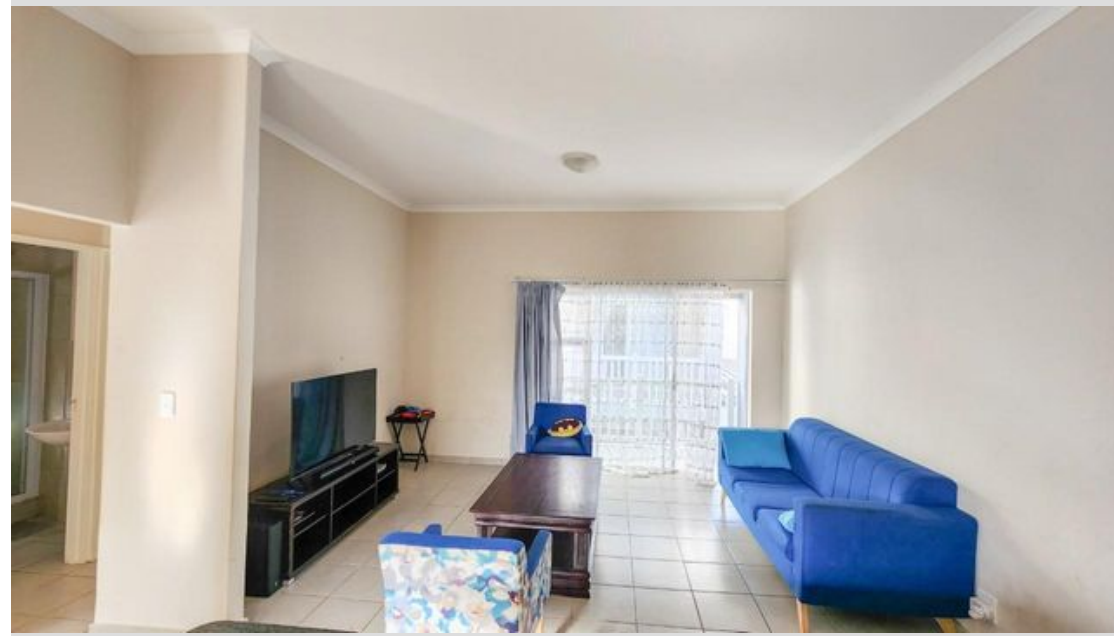

● Paarl, Paarl South

GREEFF

CHRISTIE'S
INTERNATIONAL REAL ESTATE