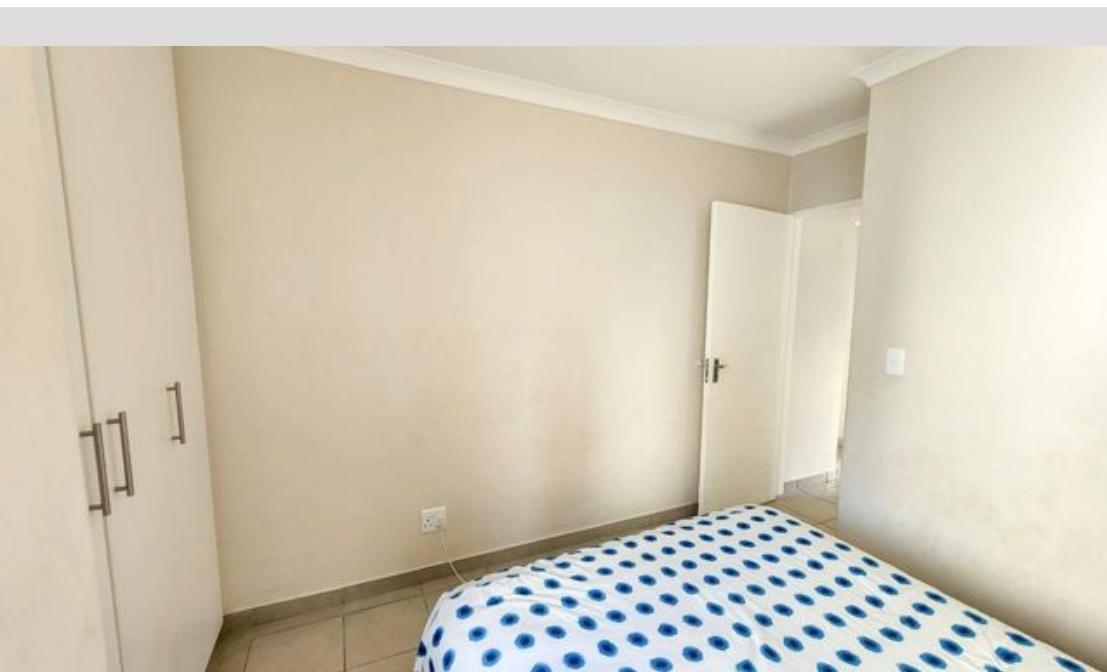

● Paarl, Paarl South

GREEFF

CHRISTIE'S
INTERNATIONAL REAL ESTATE