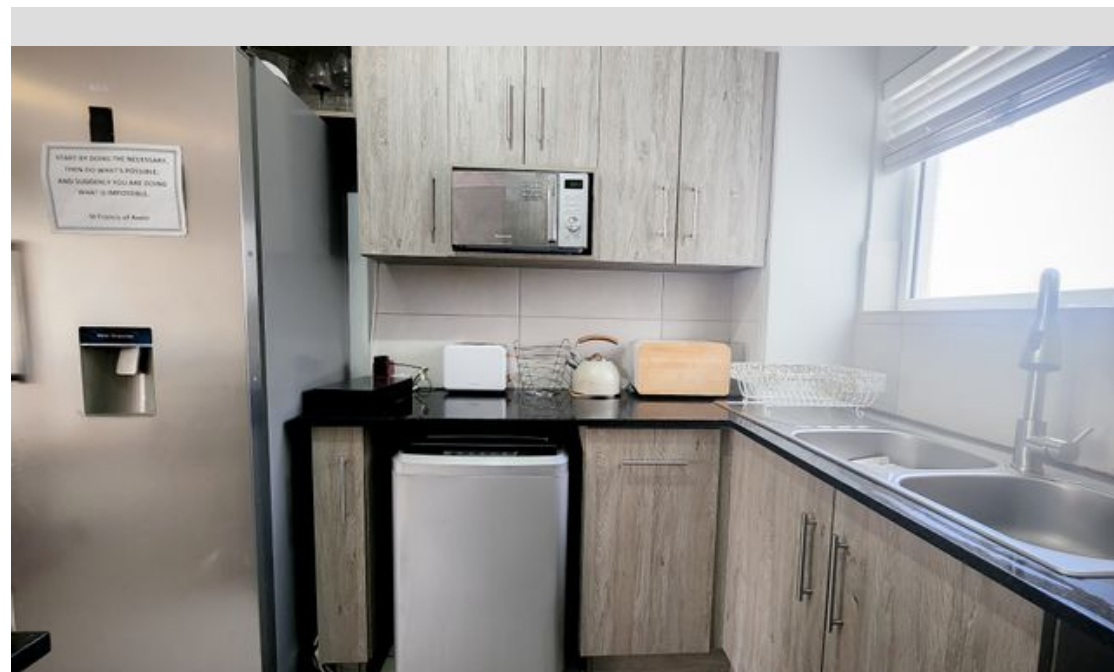

Web Ref RL22167
<https://www.greeff.co.za>