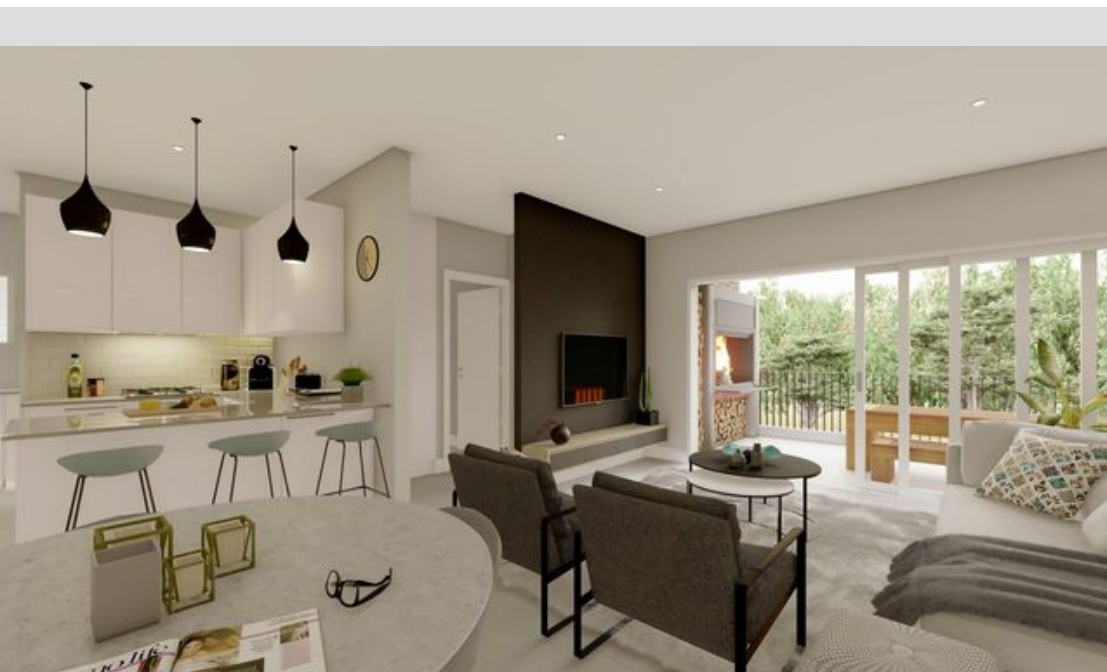

● Paarl, Paarl South

GREEFF

CHRISTIE'S
INTERNATIONAL REAL ESTATE