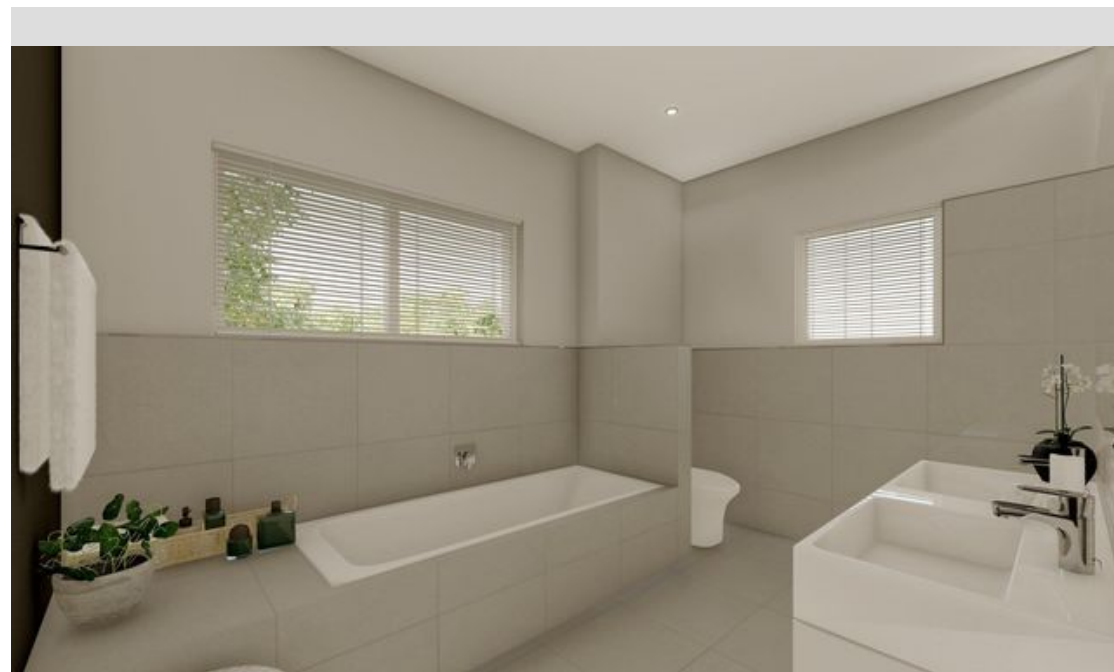

Web Ref GRL20356
<https://www.greeff.co.za>