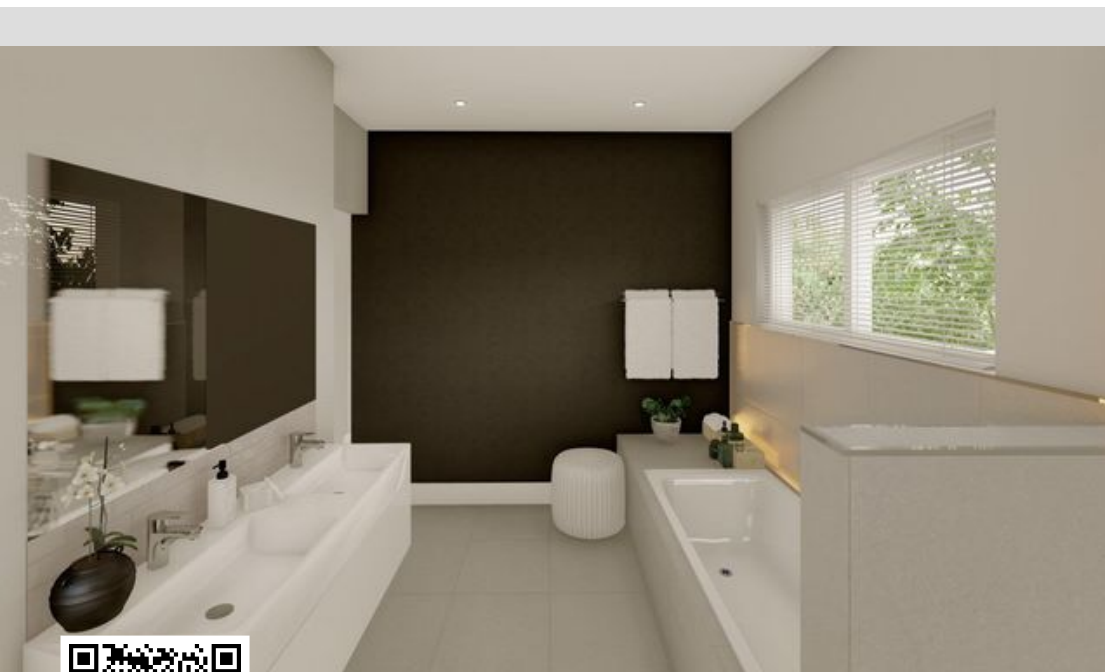

Web Ref GRL20356
<https://www.greeff.co.za>