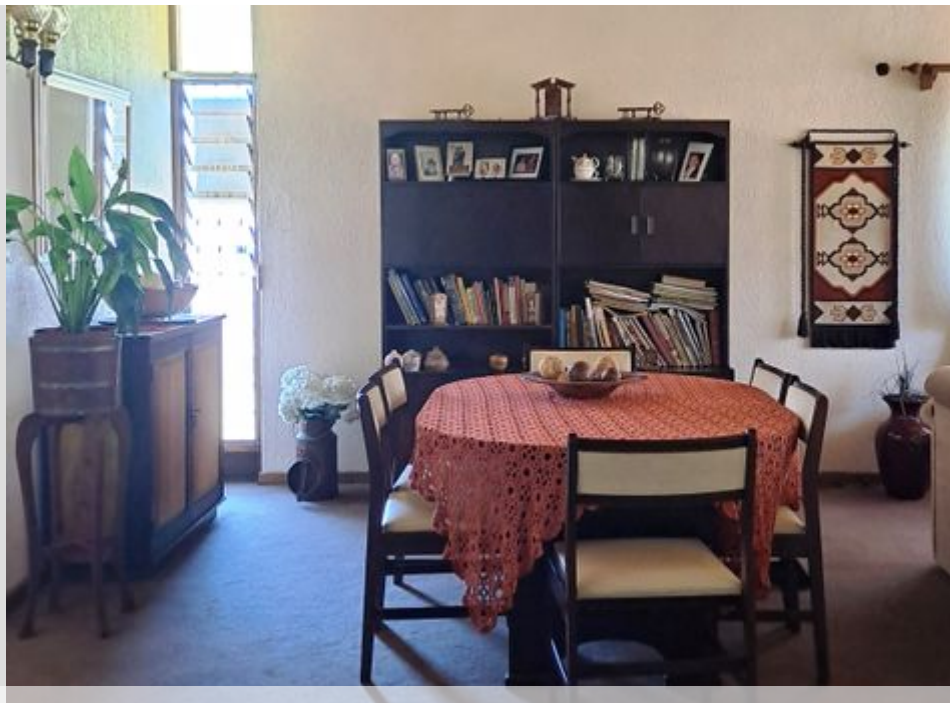

● Parow, Churchill Estate

GREEFF

CHRISTIE'S
INTERNATIONAL REAL ESTATE