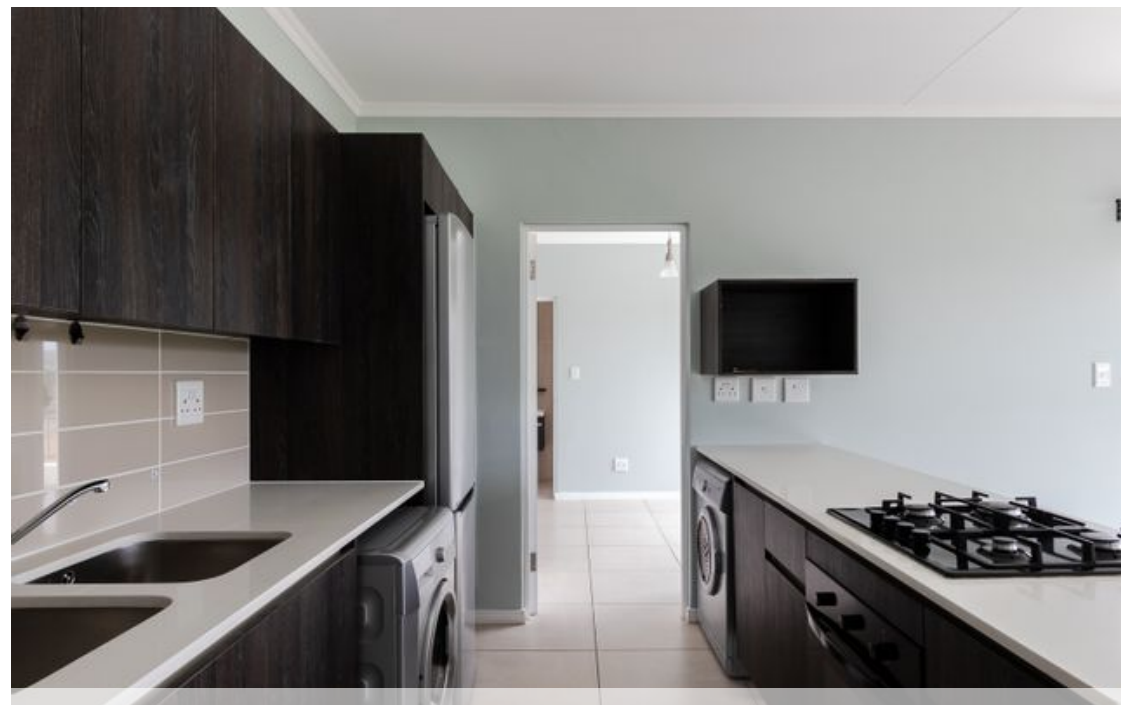

Web Ref RL21642
<https://www.greeff.co.za>