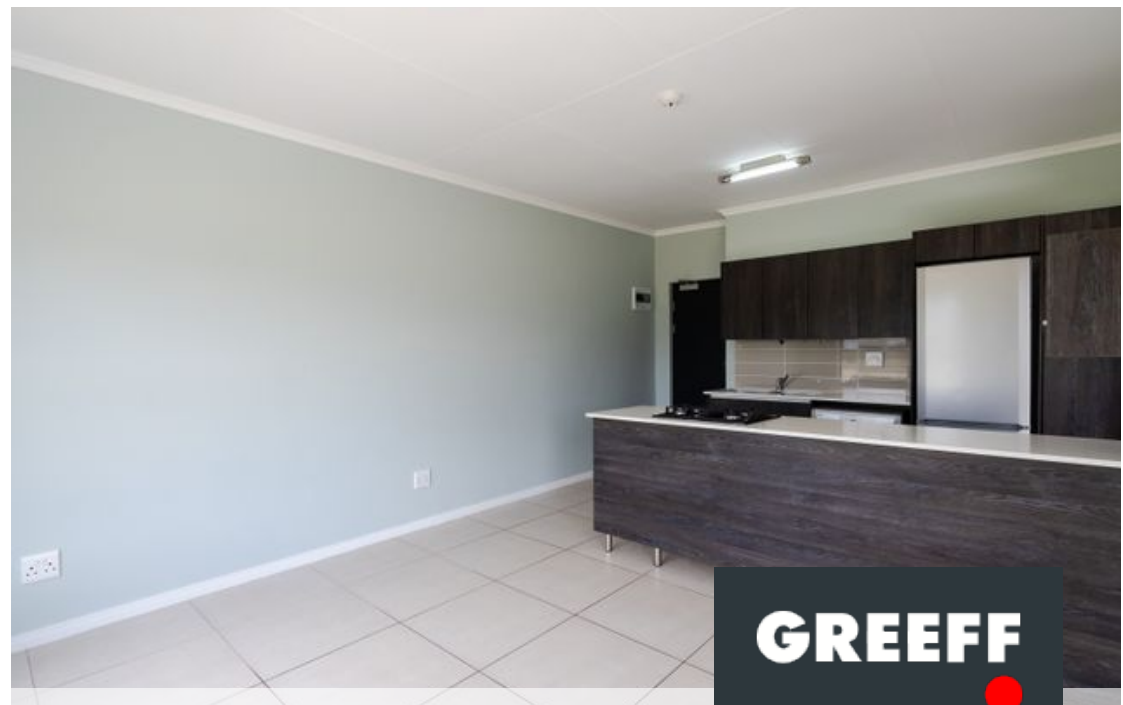

● Somerset West, De Velde

GREEFF

CHRISTIE'S
INTERNATIONAL REAL ESTATE