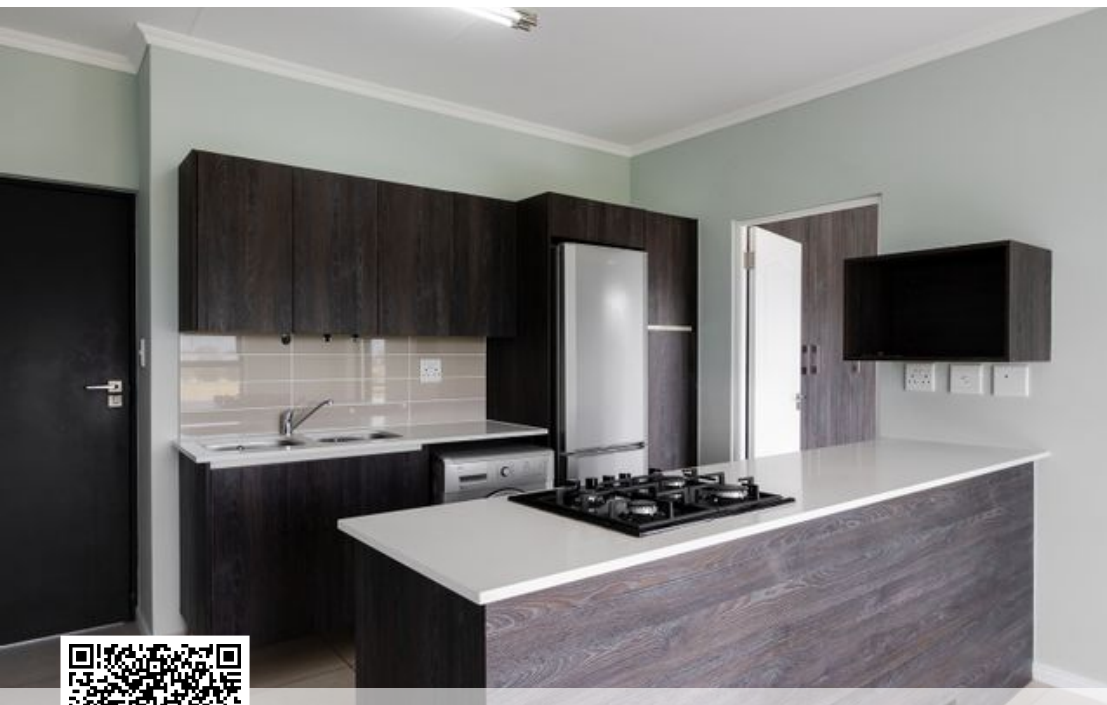

Web Ref RL21642
<https://www.greeff.co.za>