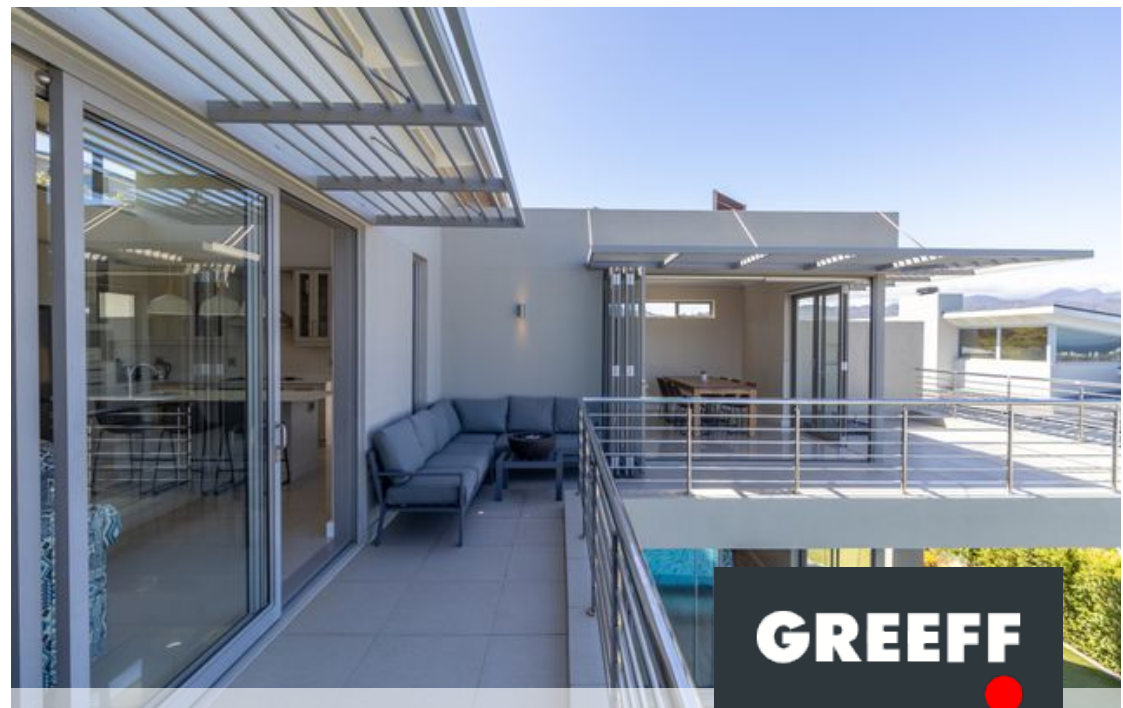

● Somerset West, Fairhaven Country Estate

GREEFF

CHRISTIE'S
INTERNATIONAL REAL ESTATE