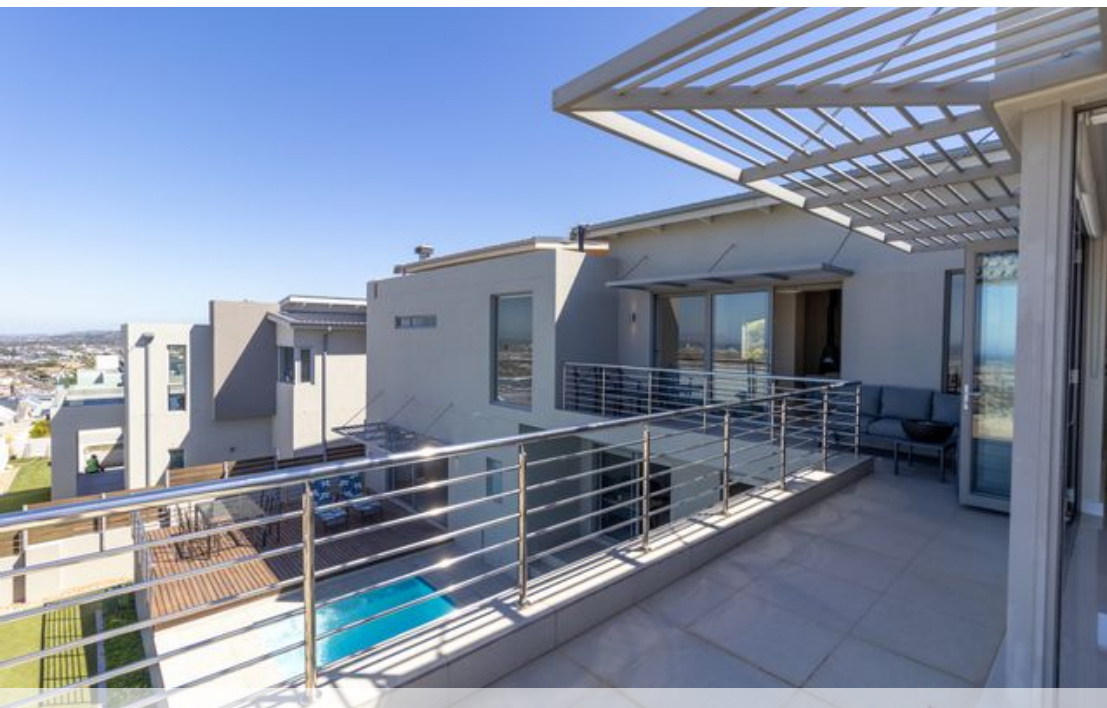

● Somerset West, Fairhaven Country Estate

GREEFF

CHRISTIE'S
INTERNATIONAL REAL ESTATE