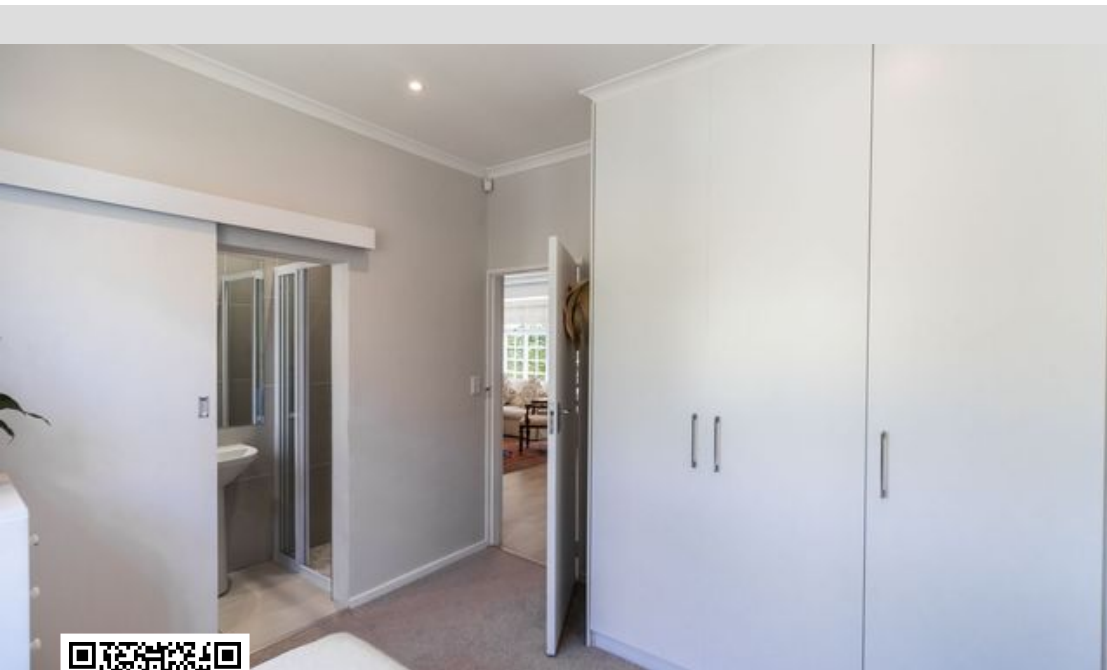

Web Ref RL24133
<https://www.greeff.co.za>