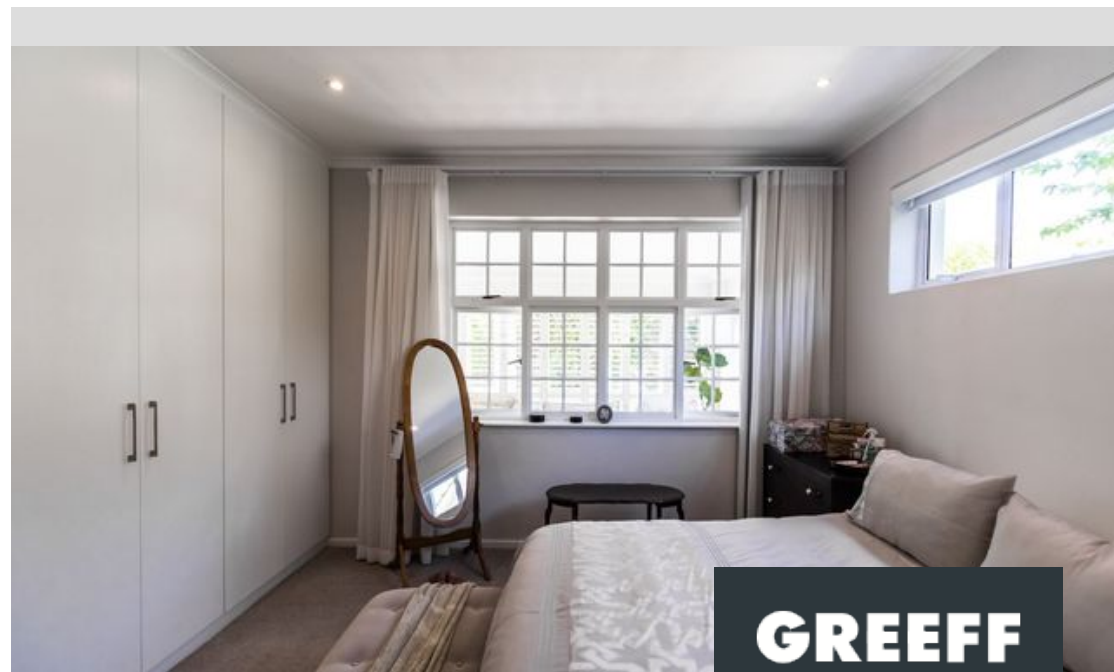

● Somerset West, **Helderberg Village**

GREEFF

CHRISTIE'S
INTERNATIONAL REAL ESTATE