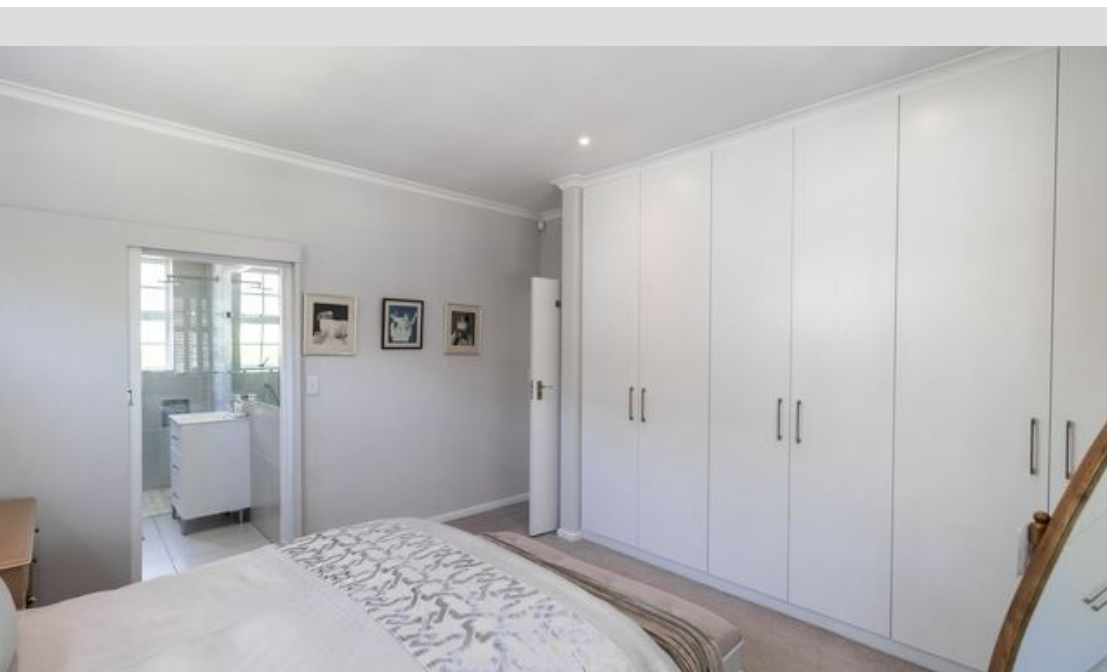

● Somerset West, **Helderberg Village**

GREEFF

CHRISTIE'S
INTERNATIONAL REAL ESTATE