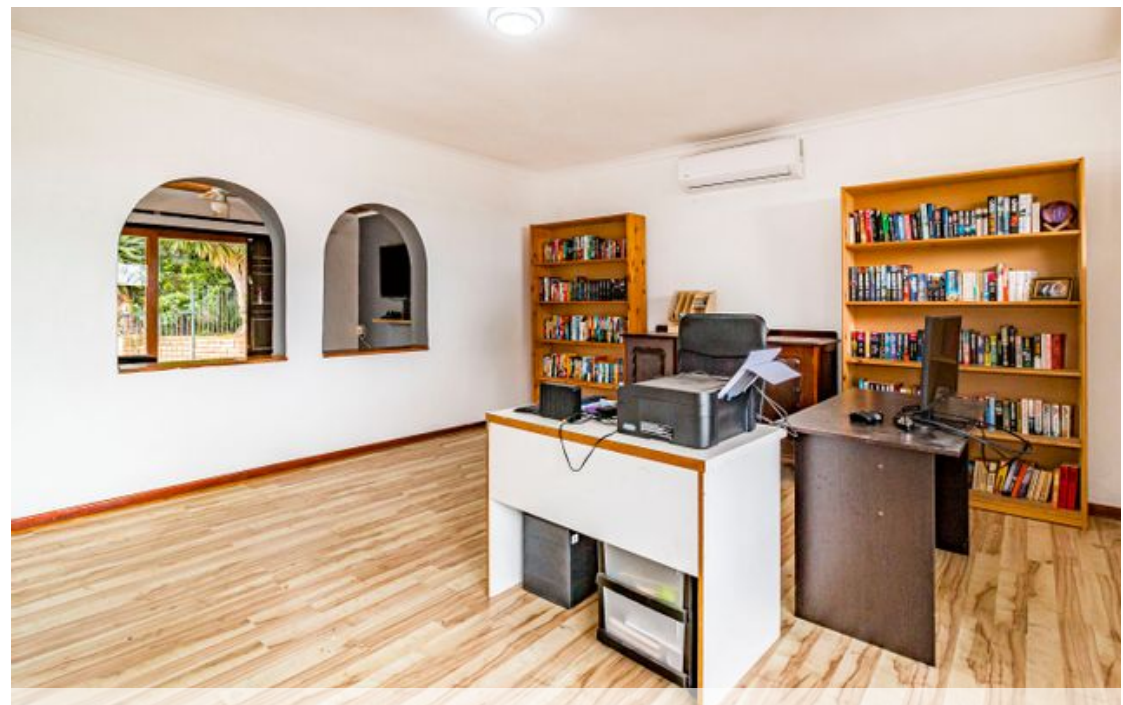

Web Ref RL20753
<https://www.greeff.co.za>