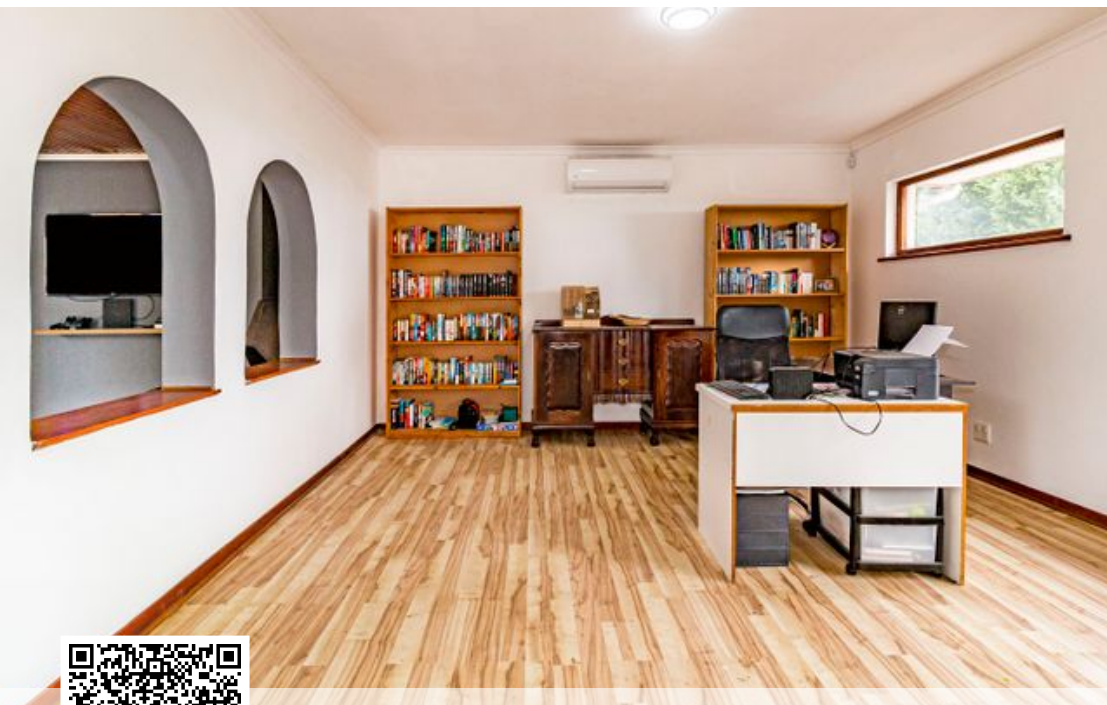

Web Ref RL20753
<https://www.greeff.co.za>