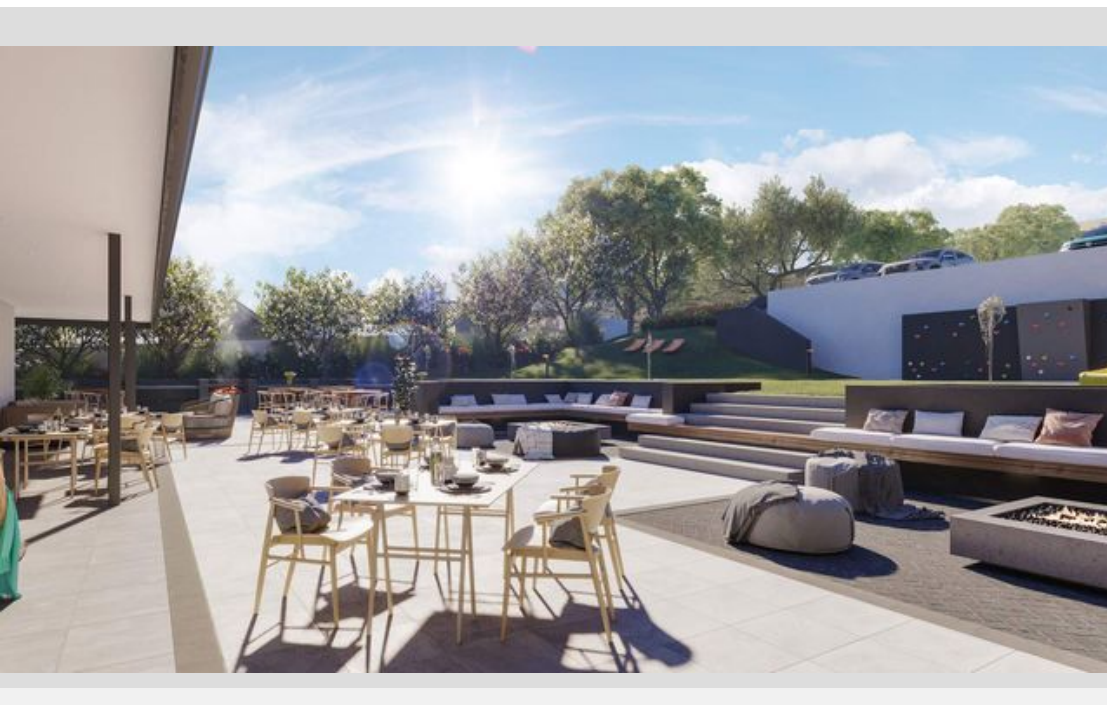

● Somerset West, Mzuri Estate

GREEFF

CHRISTIE'S
INTERNATIONAL REAL ESTATE