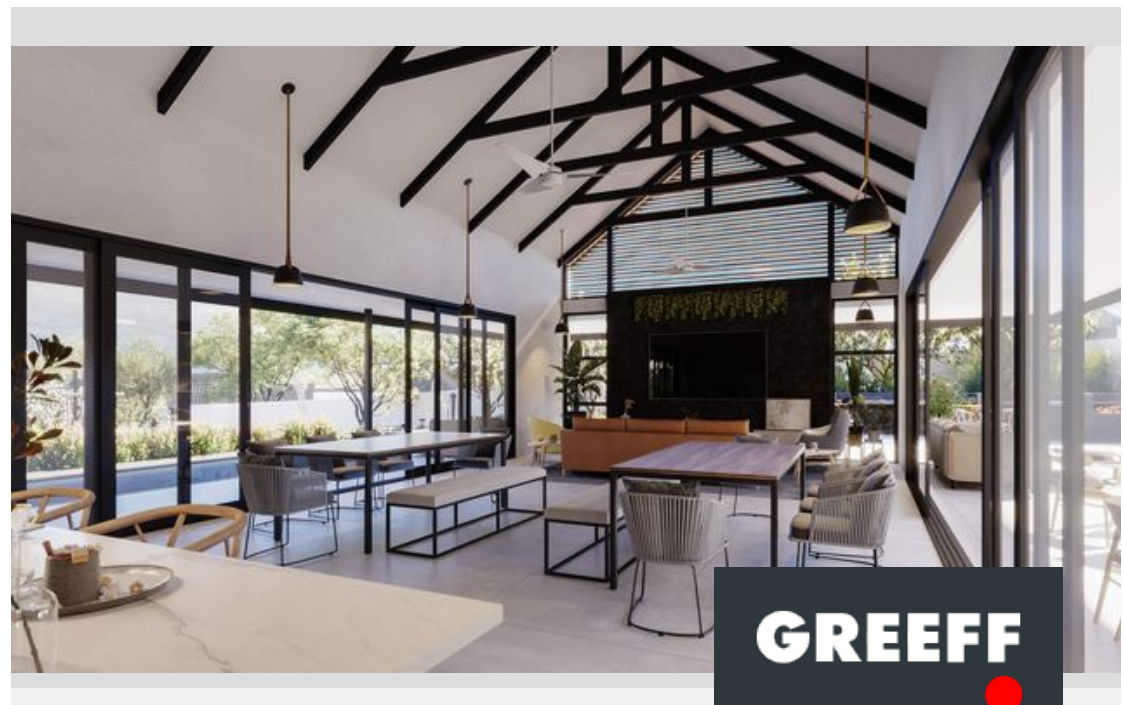

● Somerset West, Mzuri Estate

GREEFF

CHRISTIE'S
INTERNATIONAL REAL ESTATE