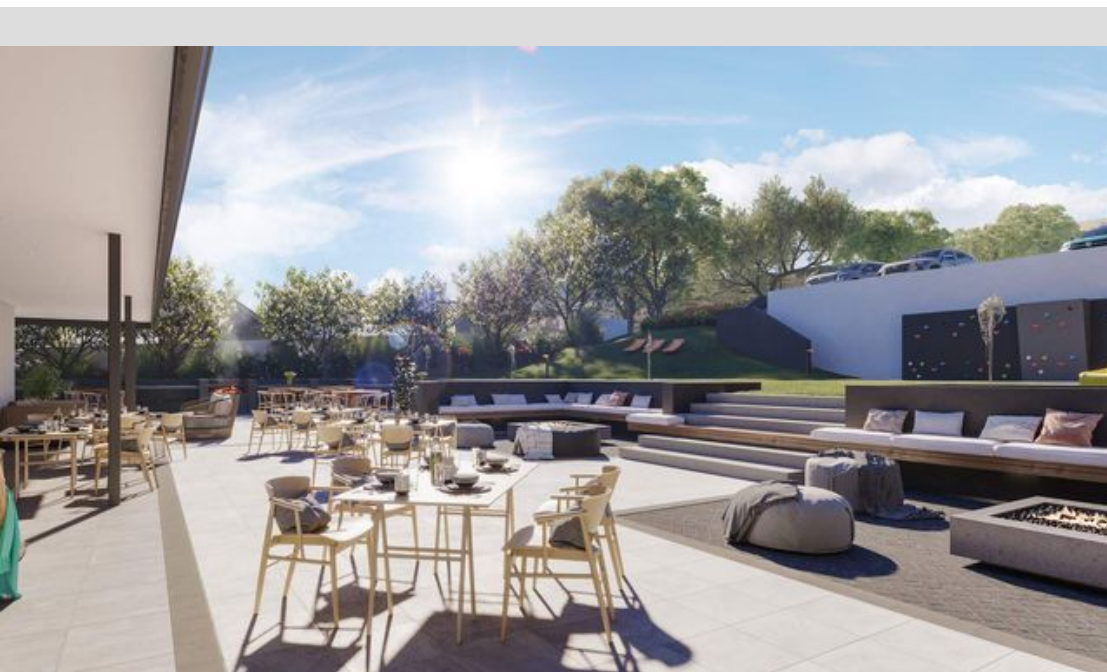

● Somerset West, Mzuri Estate

GREEFF

CHRISTIE'S
INTERNATIONAL REAL ESTATE