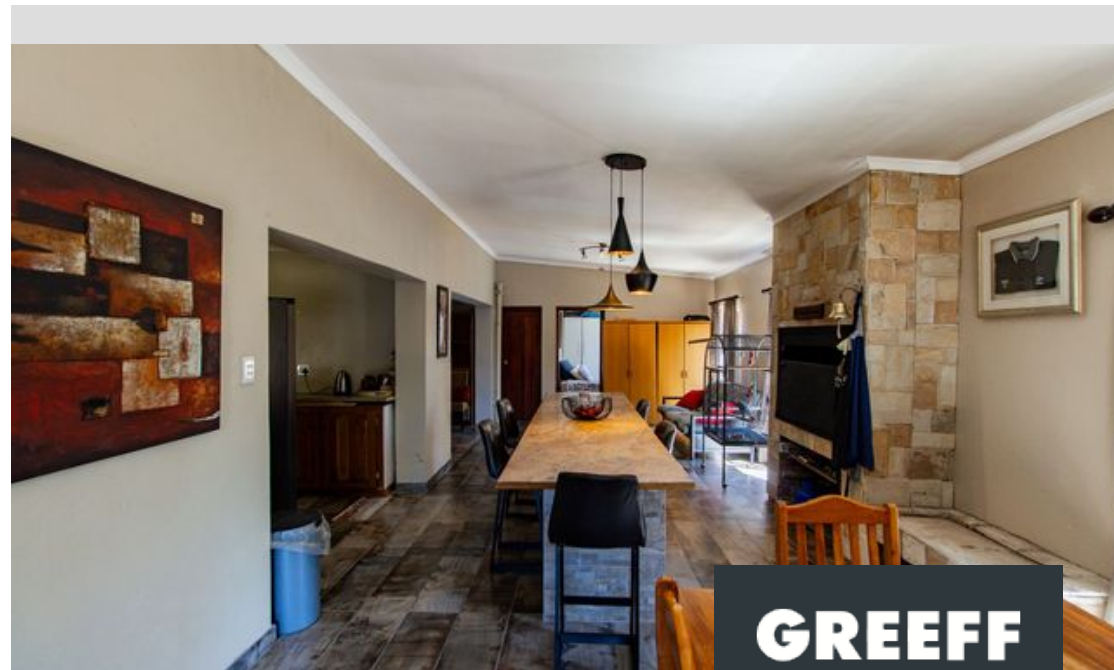

● Somerset West, **Steynsrust**

GREEFF

CHRISTIE'S
INTERNATIONAL REAL ESTATE