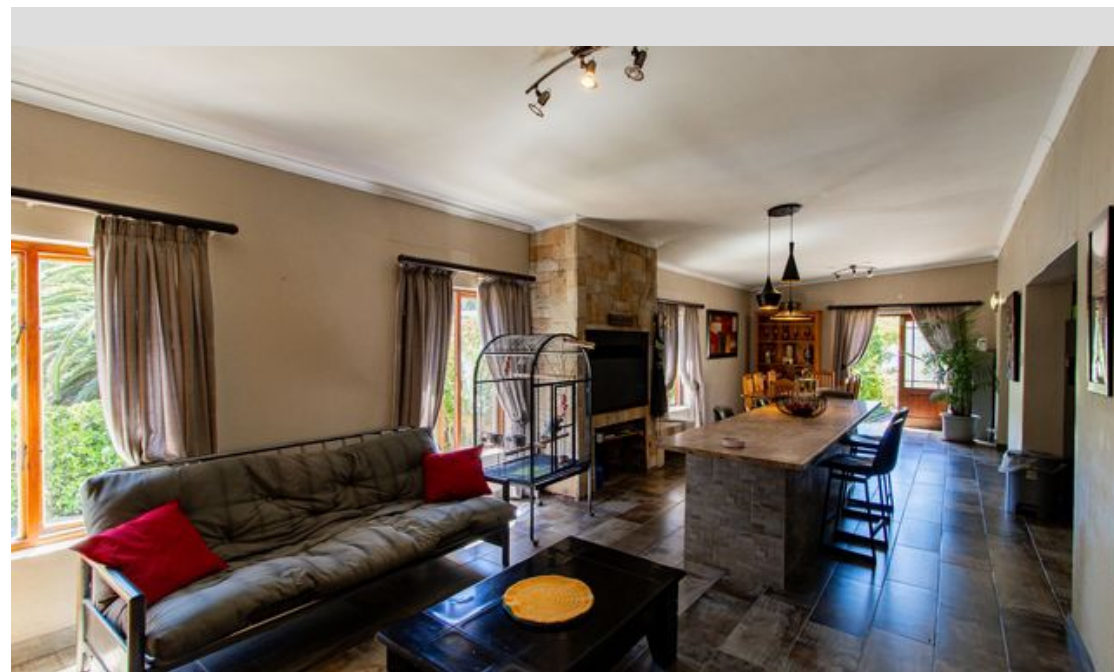

Web Ref RL24126
<https://www.greeff.co.za>