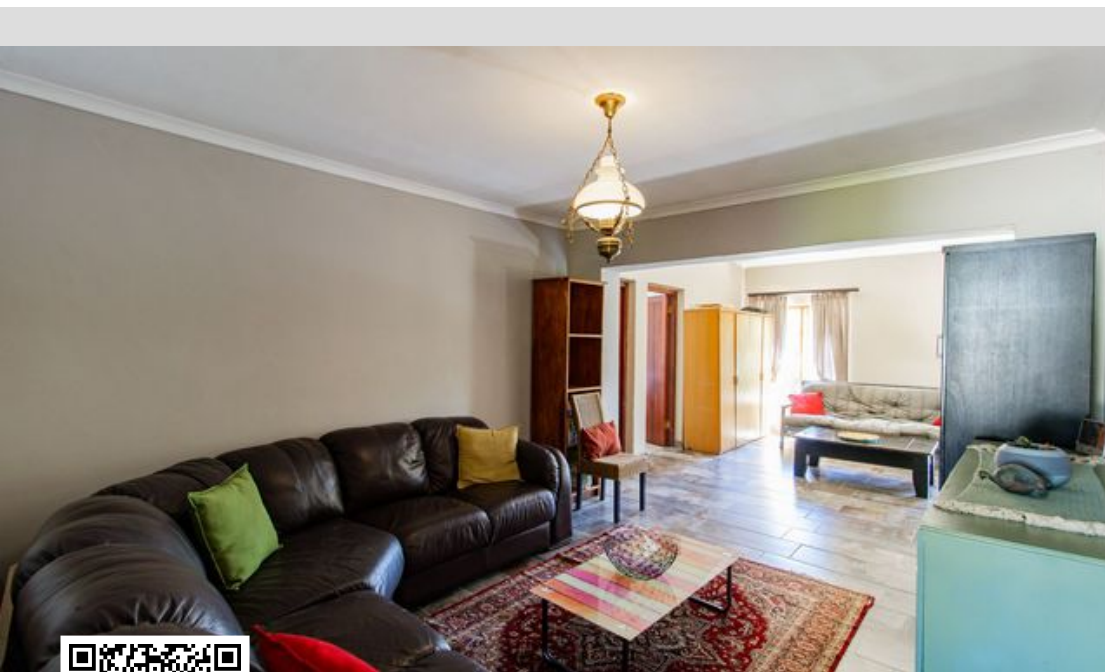

Web Ref RL24126
<https://www.greeff.co.za>