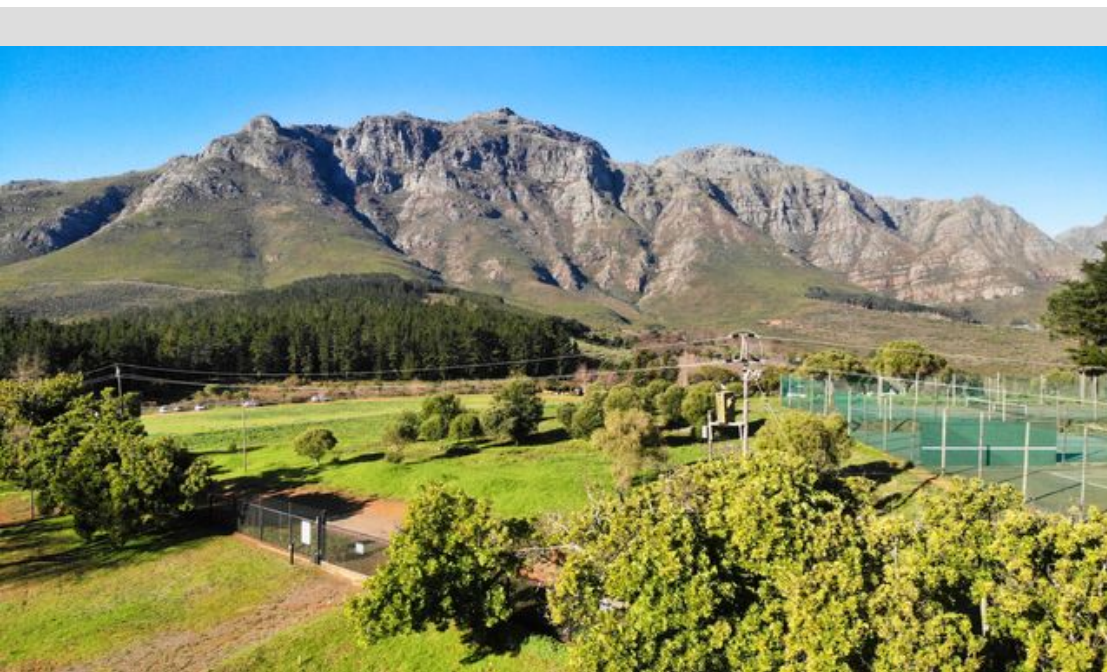

● Stellenbosch, La Pastorale

GREEFF

CHRISTIE'S
INTERNATIONAL REAL ESTATE