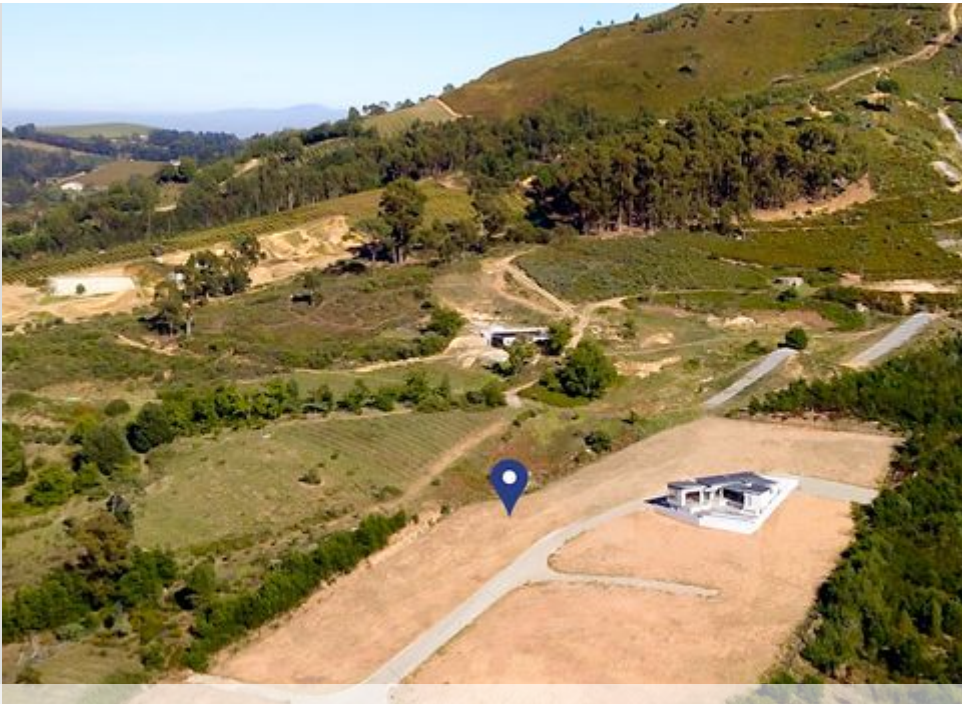

● Stellenbosch, Pniel

GREEFF

CHRISTIE'S
INTERNATIONAL REAL ESTATE