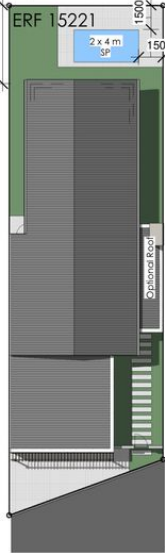

Site
1 : 200

Garage	37.66 m²
Braai Patio	9.50 m²
Undercover stoep	3.09 m²
Undercover Entrance	2.02 m²
Total	163.81 m²