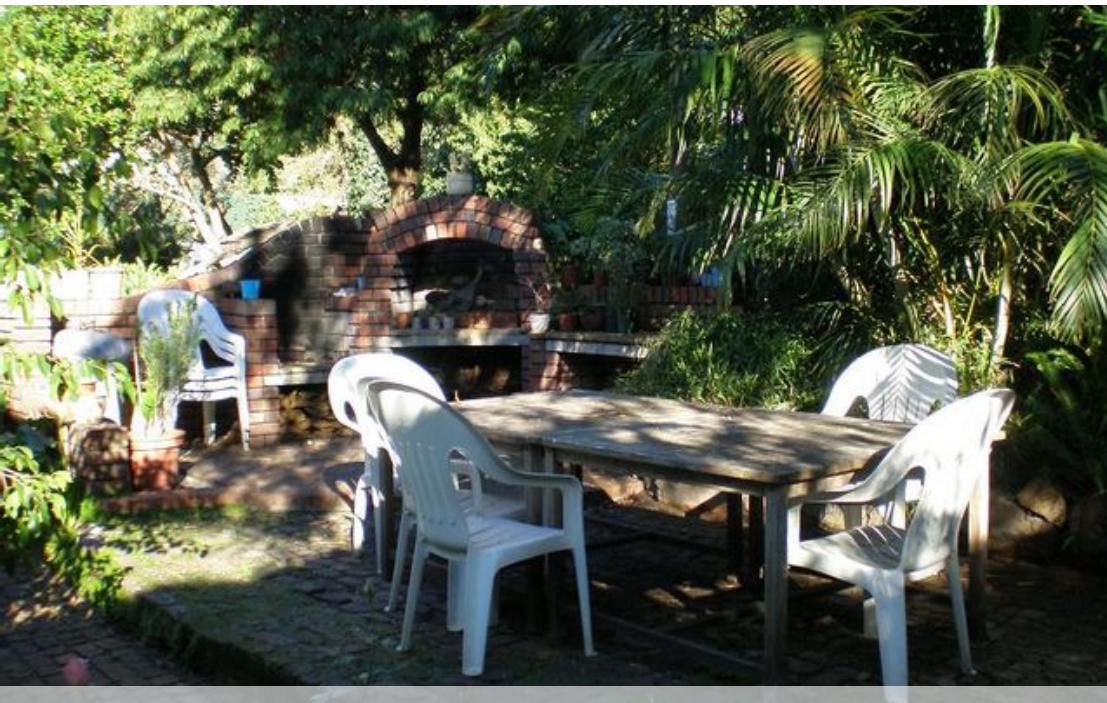

● Hout Bay, Hout Bay Central

GREEFF

CHRISTIE'S
INTERNATIONAL REAL ESTATE