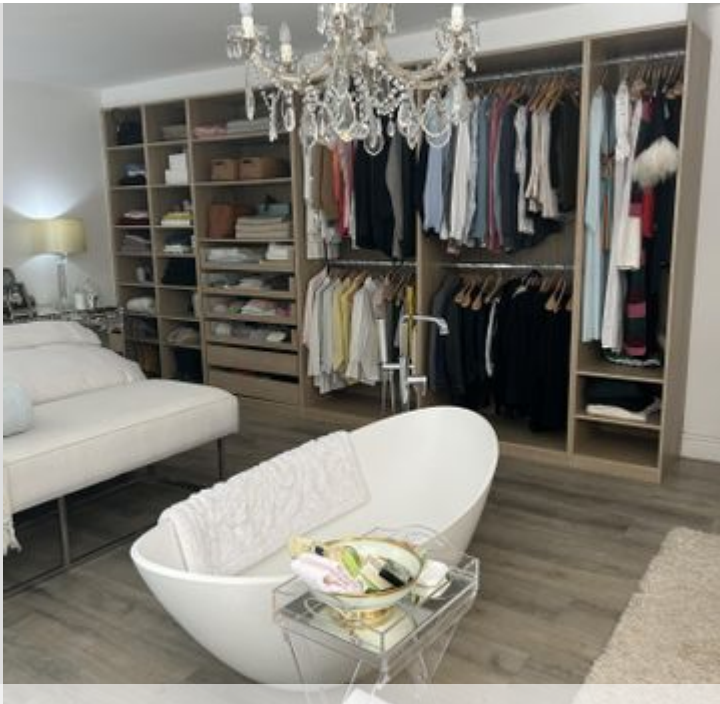

● Hout Bay, Hout Bay Central

GREEFF

CHRISTIE'S
INTERNATIONAL REAL ESTATE