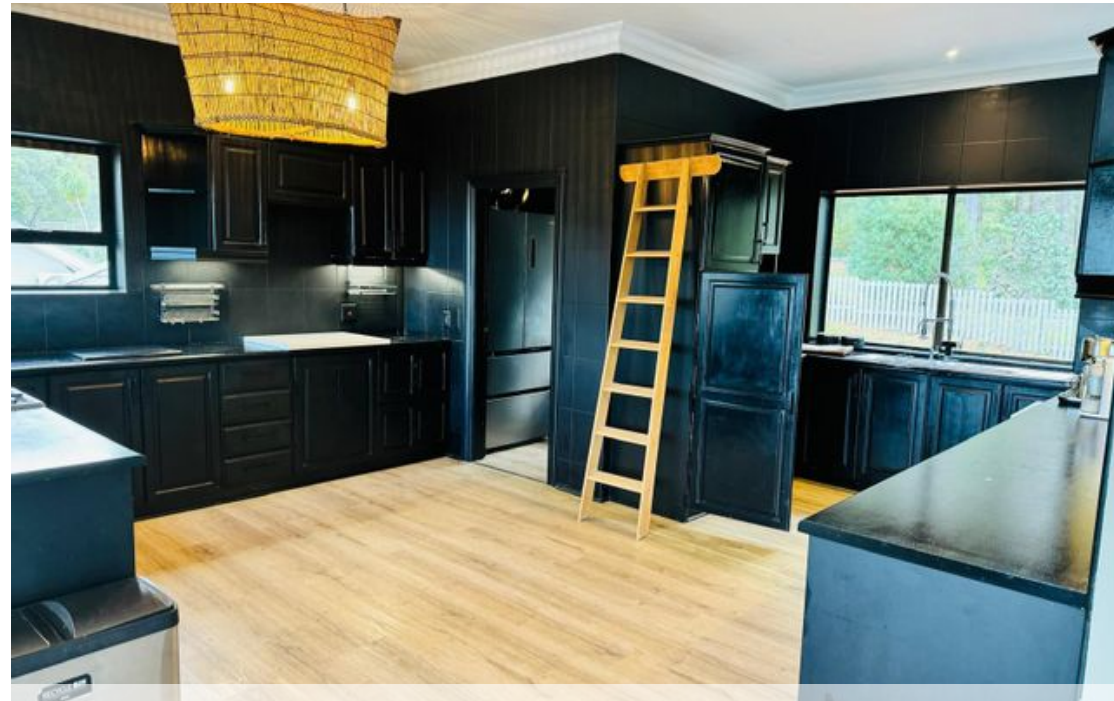

Web Ref RL23837
<https://www.greeff.co.za>