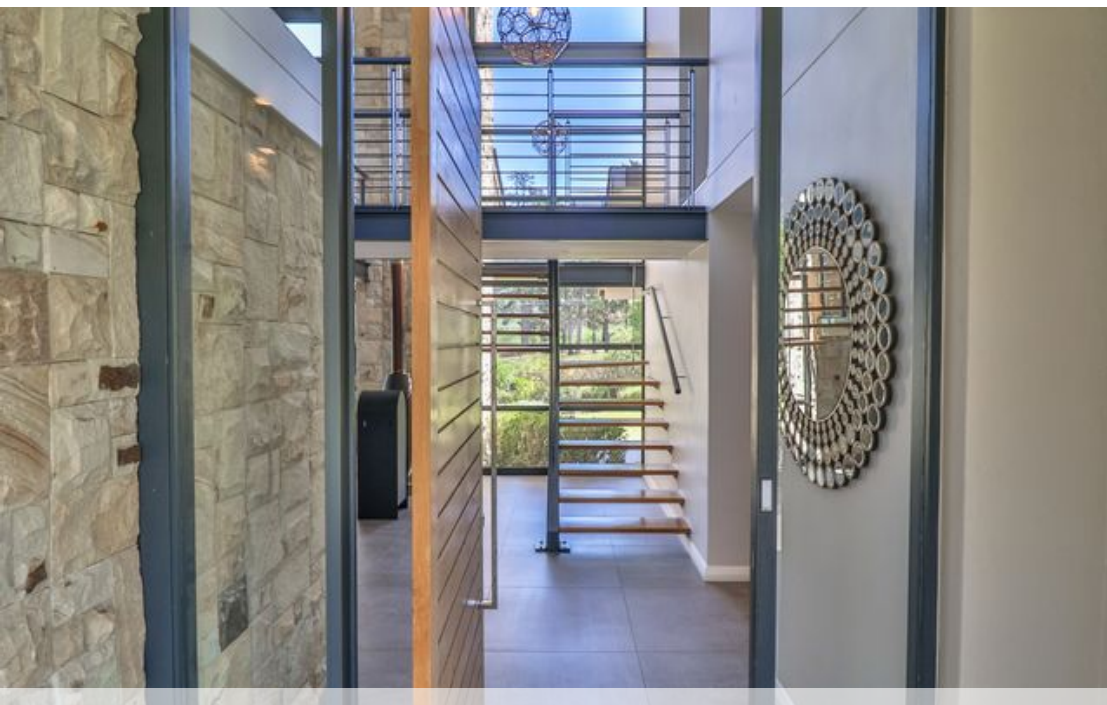

● Kleinmond, Arabella

GREEFF

CHRISTIE'S
INTERNATIONAL REAL ESTATE